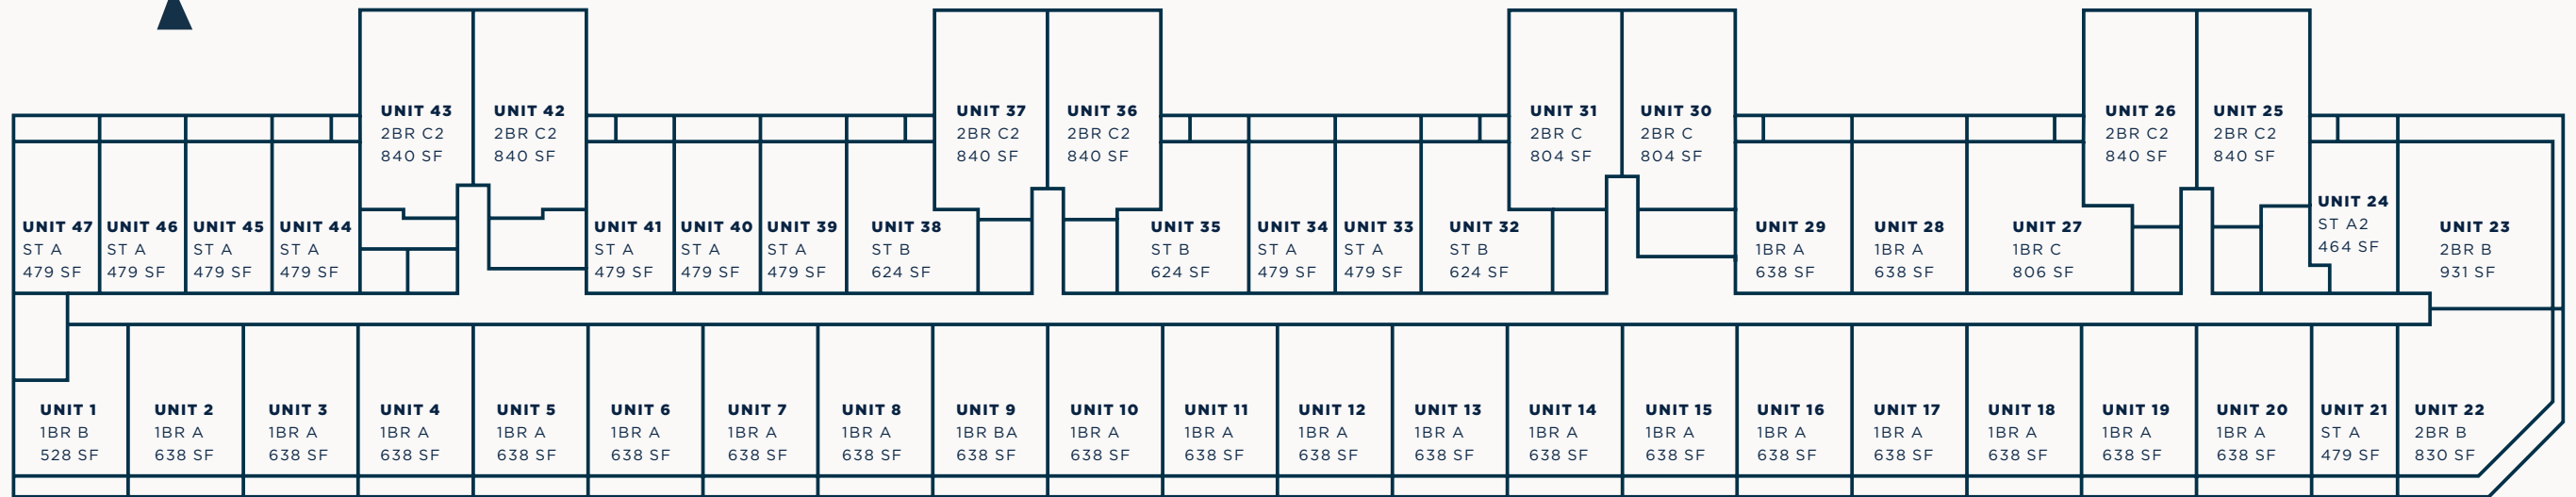

NOMAD

RESIDENCES
WYNWOOD

SITE AREA

1.25 Acres

FLOORS

- Floor -1** Basement (Garage)
- Floor 0** Ground Floor (Retail, Paseo & Lobbies)
- Mezzanine** Garage
- Floors 2-8** Residences
- Floor 9** Pool Deck, Amenities & Restaurant

STUDIO TYPE A

Studio | 1 Bath

INTERIOR	479 SF / 45 M2
TERRACE	62 SF / 6 M2
TOTAL	541 SF / 50 M2

STUDIO TYPE A2

Studio | 1 Bath

INTERIOR 464 SF / 43 M2
TERRACE 55 SF / 5 M2
TOTAL 519 SF / 48 M2

STUDIO TYPE B

Studio | 1 Bath

INTERIOR	624 SF / 58 M2
TERRACE	54 SF / 6 M2
TOTAL	678 SF / 63 M2

ONE BEDROOM TYPE A

1 Bed | 1 Bath

INTERIOR	638 SF / 59 M2
TERRACE	82 SF / 8 M2
TOTAL	720 SF / 67 M2

ONE BEDROOM TYPE B

1 Bed | 1 Bath

INTERIOR	528 SF / 49 M2
TERRACE	75 SF / 7 M2
TOTAL	603 SF / 56 M2

ONE BEDROOM TYPE C

1 Bed | 2 Bath

INTERIOR	806 SF / 75 M2
TERRACE	81 SF / 8 M2
TOTAL	887 SF / 82 M2

TWO BEDROOM TYPE A

2 Bed | 2 Bath

INTERIOR	830 SF / 77 M2
TERRACE	161 SF / 15 M2
TOTAL	991 SF / 92 M2