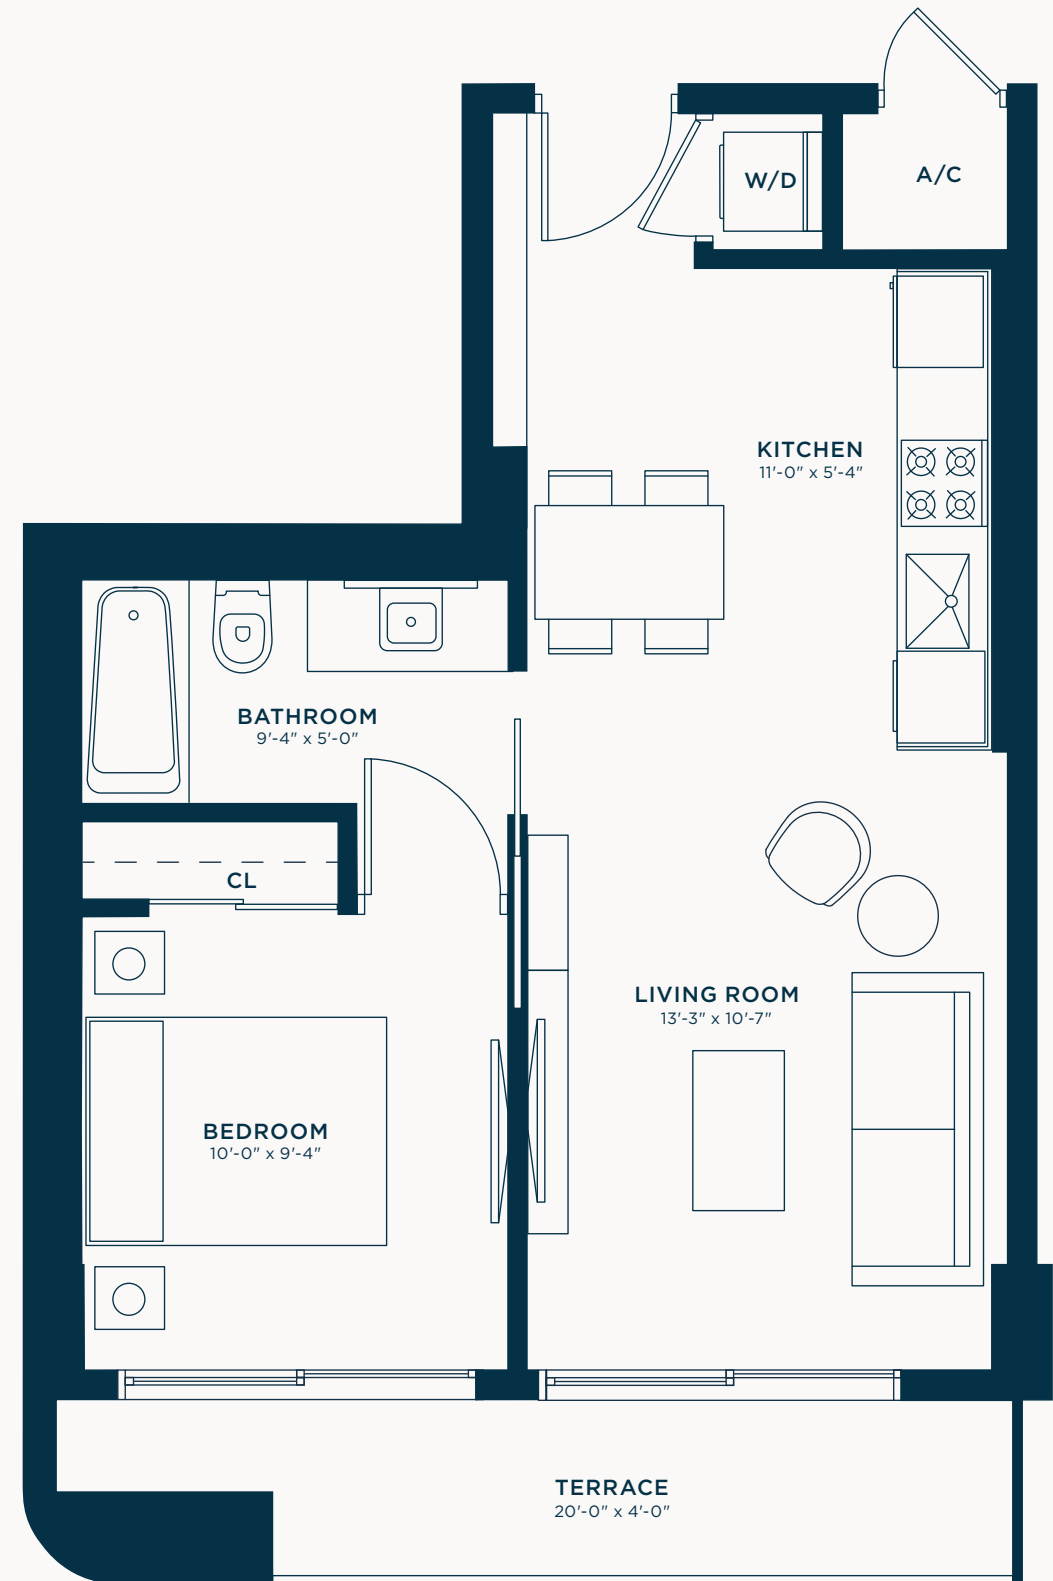

STUDIO TYPE A

Studio | 1 Bath

INTERIOR	479 SF / 45 M2
TERRACE	62 SF / 6 M2
TOTAL	541 SF / 50 M2

STUDIO TYPE A2

Studio | 1 Bath

INTERIOR 464 SF / 43 M2
TERRACE 55 SF / 5 M2
TOTAL 519 SF / 48 M2

STUDIO TYPE B

Studio | 1 Bath

INTERIOR	624 SF / 58 M2
TERRACE	54 SF / 6 M2
TOTAL	678 SF / 63 M2

ONE BEDROOM TYPE A

1 Bed | 1 Bath

INTERIOR	638 SF / 59 M2
TERRACE	82 SF / 8 M2
TOTAL	720 SF / 67 M2

ONE BEDROOM TYPE B

1 Bed | 1 Bath

INTERIOR	528 SF / 49 M2
TERRACE	75 SF / 7 M2
TOTAL	603 SF / 56 M2

ONE BEDROOM TYPE C

1 Bed | 2 Bath

INTERIOR	806 SF / 75 M2
TERRACE	81 SF / 8 M2
TOTAL	887 SF / 82 M2

TWO BEDROOM TYPE A

2 Bed | 2 Bath

INTERIOR	830 SF / 77 M2
TERRACE	161 SF / 15 M2
TOTAL	991 SF / 92 M2

TWO BEDROOM TYPE B

2 Bed | 2 Bath

INTERIOR 931 SF / 86 M2
TERRACE 195 SF / 18 M2
TOTAL 1,126 SF / 105 M2

TWO BEDROOM TYPE C

2 Bed | 2 Bath

INTERIOR	804 SF / 75 M2
TERRACE	25 SF / 2 M2
TOTAL	829 SF / 77 M2

TWO BEDROOM TYPE C2