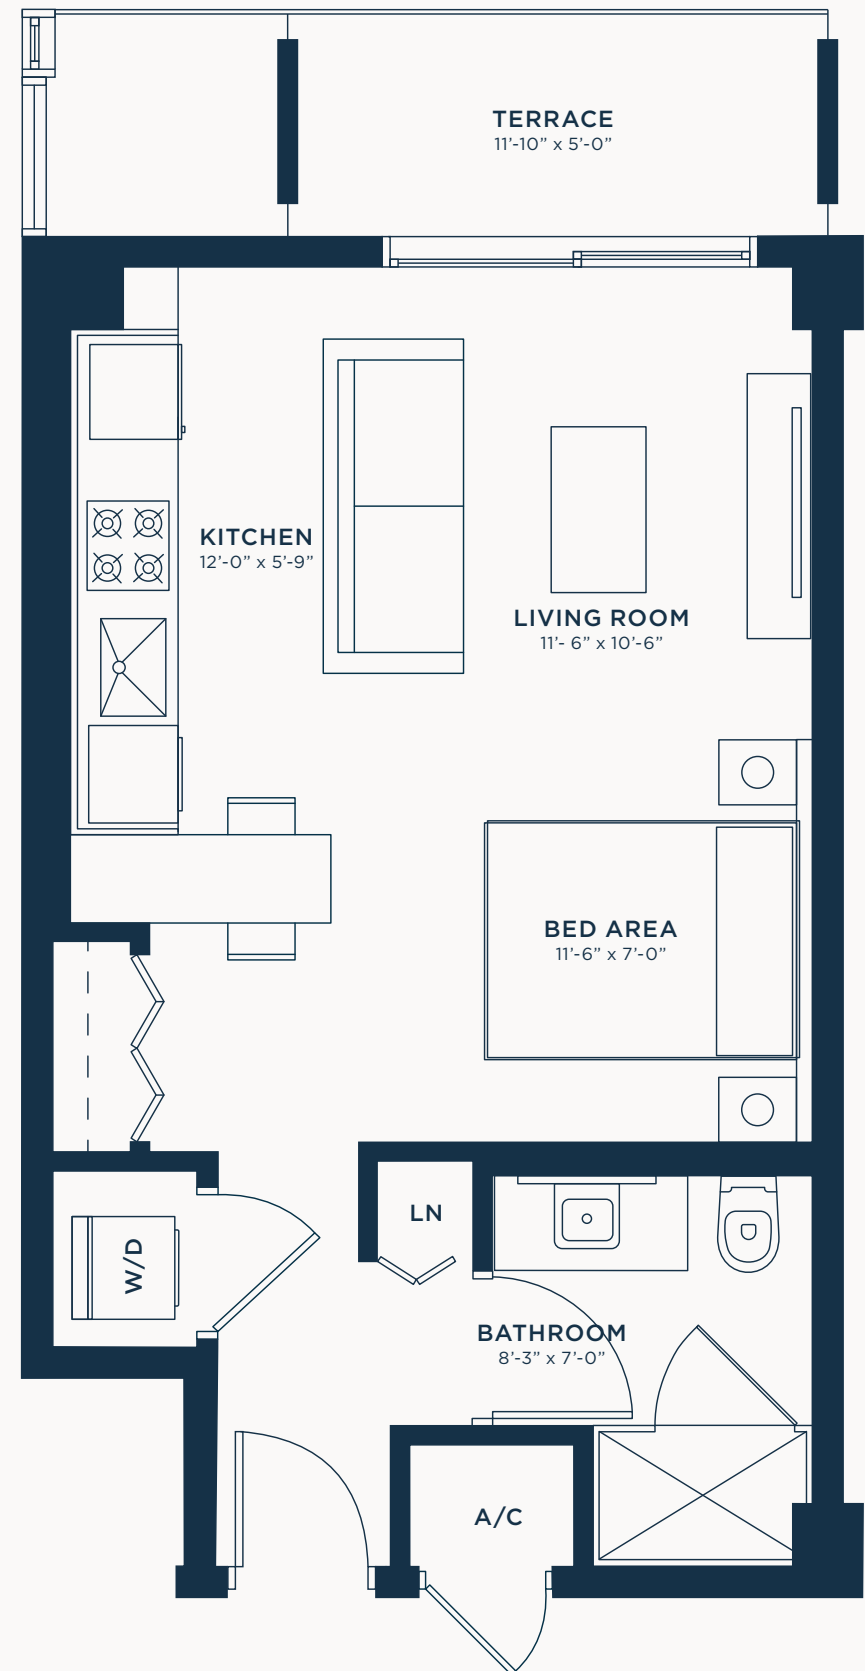

STUDIO TYPE A

Studio | 1 Bath

INTERIOR	479 SF / 45 M2
TERRACE	62 SF / 6 M2
TOTAL	541 SF / 50 M2

STUDIO TYPE A2

Studio | 1 Bath

INTERIOR 464 SF / 43 M2
TERRACE 55 SF / 5 M2
TOTAL 519 SF / 48 M2

STUDIO TYPE B

Studio | 1 Bath

INTERIOR	624 SF / 58 M2
TERRACE	54 SF / 6 M2
TOTAL	678 SF / 63 M2

ONE BEDROOM TYPE A

1 Bed | 1 Bath

INTERIOR	638 SF / 59 M2
TERRACE	82 SF / 8 M2
TOTAL	720 SF / 67 M2

ONE BEDROOM TYPE B

1 Bed | 1 Bath

INTERIOR	528 SF / 49 M2
TERRACE	75 SF / 7 M2
TOTAL	603 SF / 56 M2

ONE BEDROOM TYPE C

1 Bed | 2 Bath

INTERIOR	806 SF / 75 M2
TERRACE	81 SF / 8 M2
TOTAL	887 SF / 82 M2

TWO BEDROOM TYPE A

2 Bed | 2 Bath

INTERIOR	830 SF / 77 M2
TERRACE	161 SF / 15 M2
TOTAL	991 SF / 92 M2

TWO BEDROOM TYPE B

2 Bed | 2 Bath

INTERIOR 931 SF / 86 M2
TERRACE 195 SF / 18 M2
TOTAL 1,126 SF / 105 M2

TWO BEDROOM TYPE C

2 Bed | 2 Bath

INTERIOR	804 SF / 75 M2
TERRACE	25 SF / 2 M2
TOTAL	829 SF / 77 M2

TWO BEDROOM TYPE C2