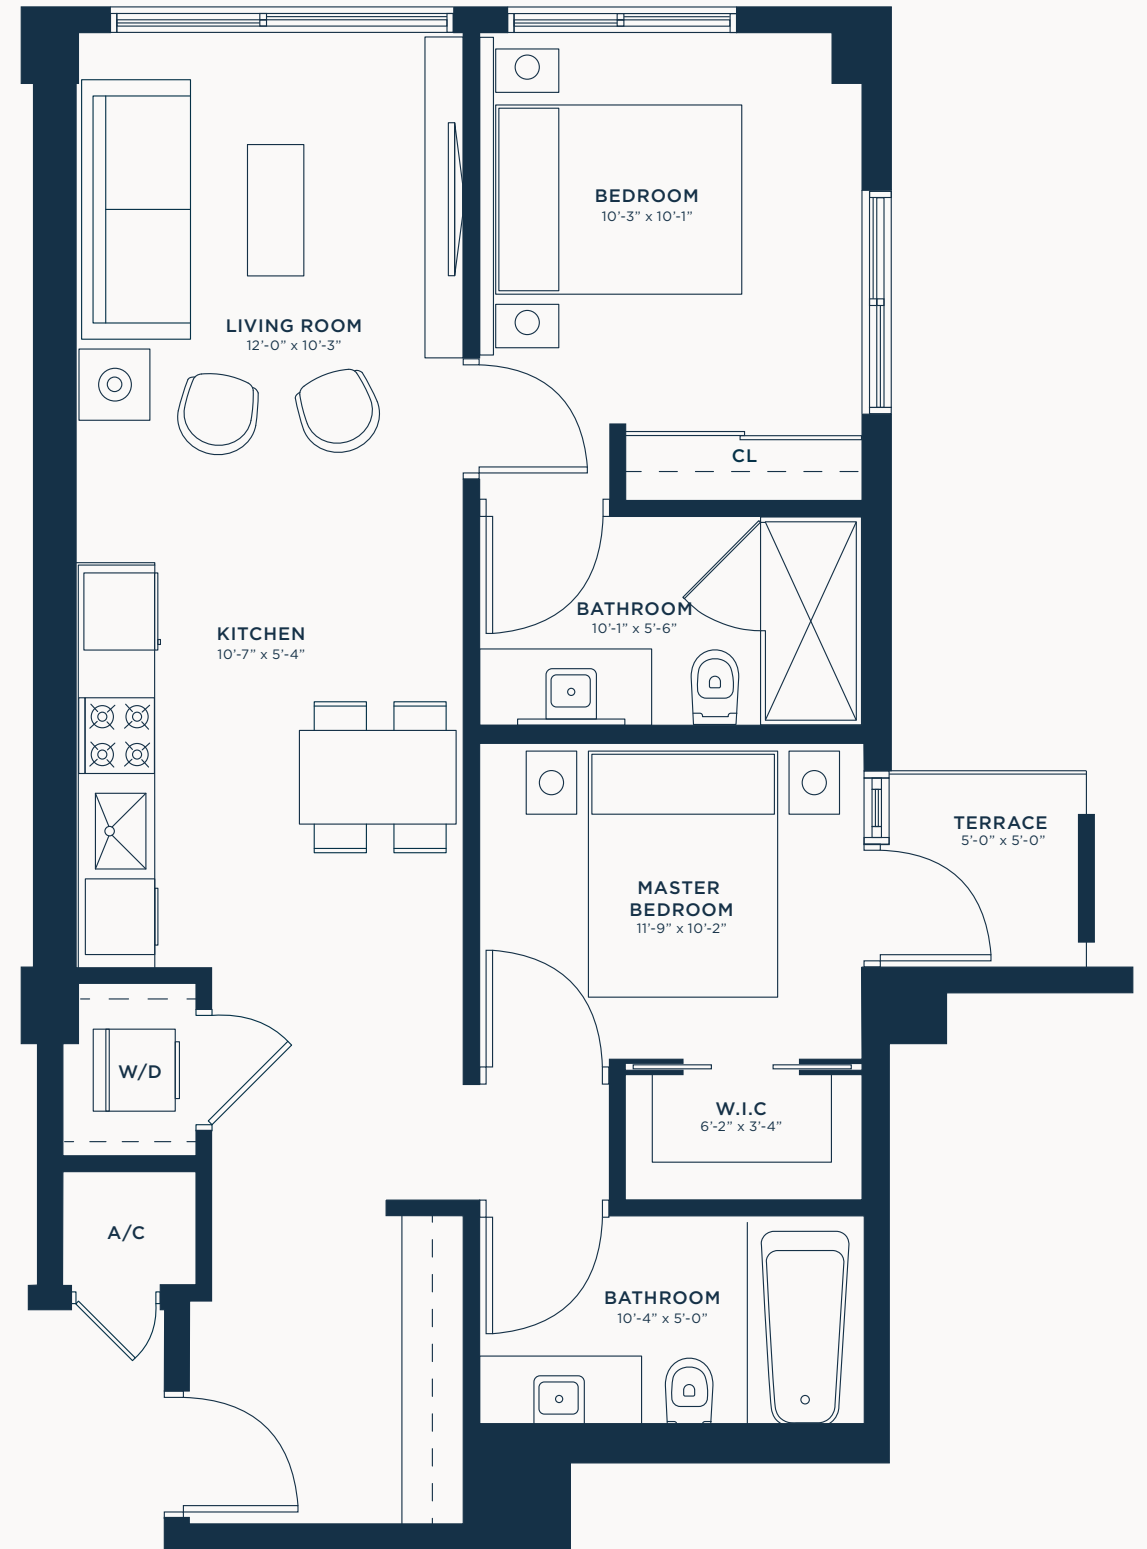

Studio | 1 Bath

INTERIOR	624 SF / 58 M2
TERRACE	54 SF / 6 M2
TOTAL	678 SF / 63 M2

ONE BEDROOM TYPE A

1 Bed | 1 Bath

INTERIOR	638 SF / 59 M2
TERRACE	82 SF / 8 M2
TOTAL	720 SF / 67 M2

ONE BEDROOM TYPE B

1 Bed | 1 Bath

INTERIOR	528 SF / 49 M2
TERRACE	75 SF / 7 M2
TOTAL	603 SF / 56 M2

ONE BEDROOM TYPE C

1 Bed | 2 Bath

INTERIOR	806 SF / 75 M2
TERRACE	81 SF / 8 M2
TOTAL	887 SF / 82 M2

TWO BEDROOM TYPE A

2 Bed | 2 Bath

INTERIOR	830 SF / 77 M2
TERRACE	161 SF / 15 M2
TOTAL	991 SF / 92 M2

TWO BEDROOM TYPE B

2 Bed | 2 Bath

INTERIOR 931 SF / 86 M2
TERRACE 195 SF / 18 M2
TOTAL 1,126 SF / 105 M2

TWO BEDROOM TYPE C

2 Bed | 2 Bath

INTERIOR	804 SF / 75 M2
TERRACE	25 SF / 2 M2
TOTAL	829 SF / 77 M2

TWO BEDROOM TYPE C2

2 Bed | 2 Bath

INTERIOR	840 SF / 78 M2
TERRACE	25 SF / 2 M2
TOTAL	865 SF / 80 M2

STUDIO TYPE A ADA

Studio | 1 Bath

INTERIOR 479 SF / 45 M2
TERRACE 62 SF / 6 M2
TOTAL 541 SF / 50 M2

UNIT 21 ON FLOORS 4/5/6

ONE BEDROOM TYPE A ADA