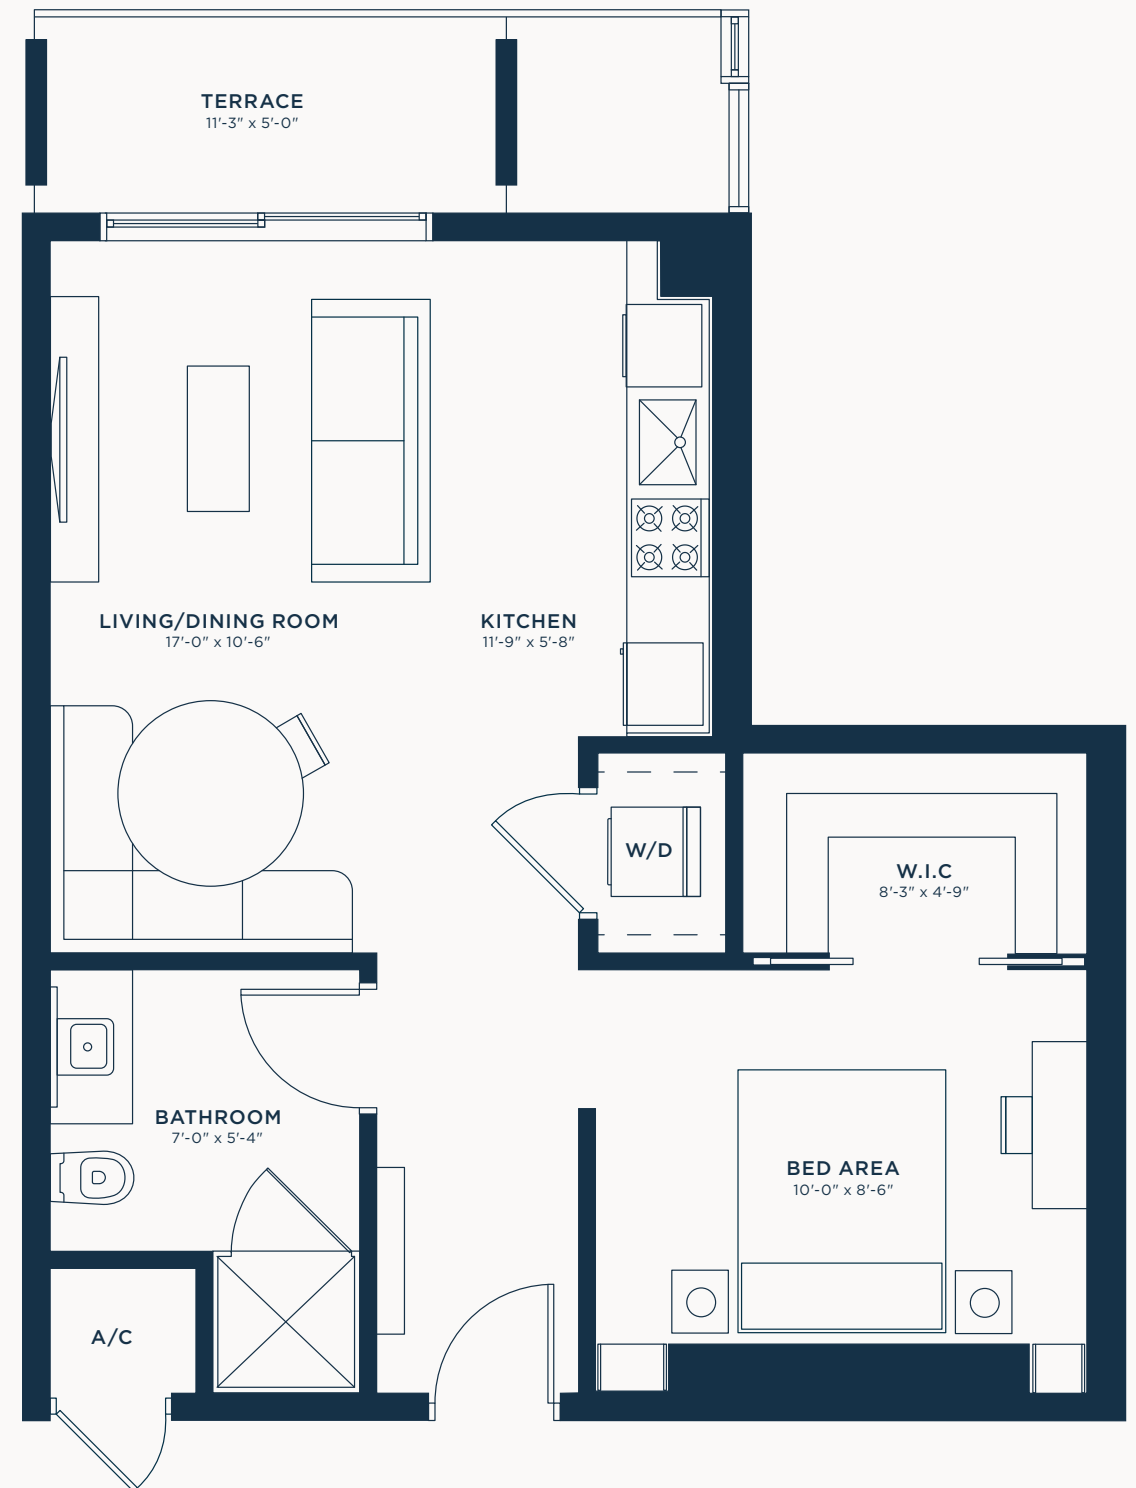

STUDIO TYPE A

Studio | 1 Bath

INTERIOR	479 SF / 45 M2
TERRACE	62 SF / 6 M2
TOTAL	541 SF / 50 M2

STUDIO TYPE A2

Studio | 1 Bath

INTERIOR 464 SF / 43 M2
TERRACE 55 SF / 5 M2
TOTAL 519 SF / 48 M2

STUDIO TYPE B

Studio | 1 Bath

INTERIOR	624 SF / 58 M2
TERRACE	54 SF / 6 M2
TOTAL	678 SF / 63 M2

ONE BEDROOM TYPE A

1 Bed | 1 Bath

INTERIOR	638 SF / 59 M2
TERRACE	82 SF / 8 M2
TOTAL	720 SF / 67 M2

ONE BEDROOM TYPE B

1 Bed | 1 Bath

INTERIOR	528 SF / 49 M2
TERRACE	75 SF / 7 M2
TOTAL	603 SF / 56 M2

ONE BEDROOM TYPE C

1 Bed | 2 Bath

INTERIOR	806 SF / 75 M2
TERRACE	81 SF / 8 M2
TOTAL	887 SF / 82 M2

TWO BEDROOM TYPE A

2 Bed | 2 Bath

INTERIOR	830 SF / 77 M2
TERRACE	161 SF / 15 M2
TOTAL	991 SF / 92 M2

TWO BEDROOM TYPE B

2 Bed | 2 Bath

INTERIOR 931 SF / 86 M2
TERRACE 195 SF / 18 M2
TOTAL 1,126 SF / 105 M2

TWO BEDROOM TYPE C

2 Bed | 2 Bath

INTERIOR	804 SF / 75 M2
TERRACE	25 SF / 2 M2
TOTAL	829 SF / 77 M2

TWO BEDROOM TYPE C2