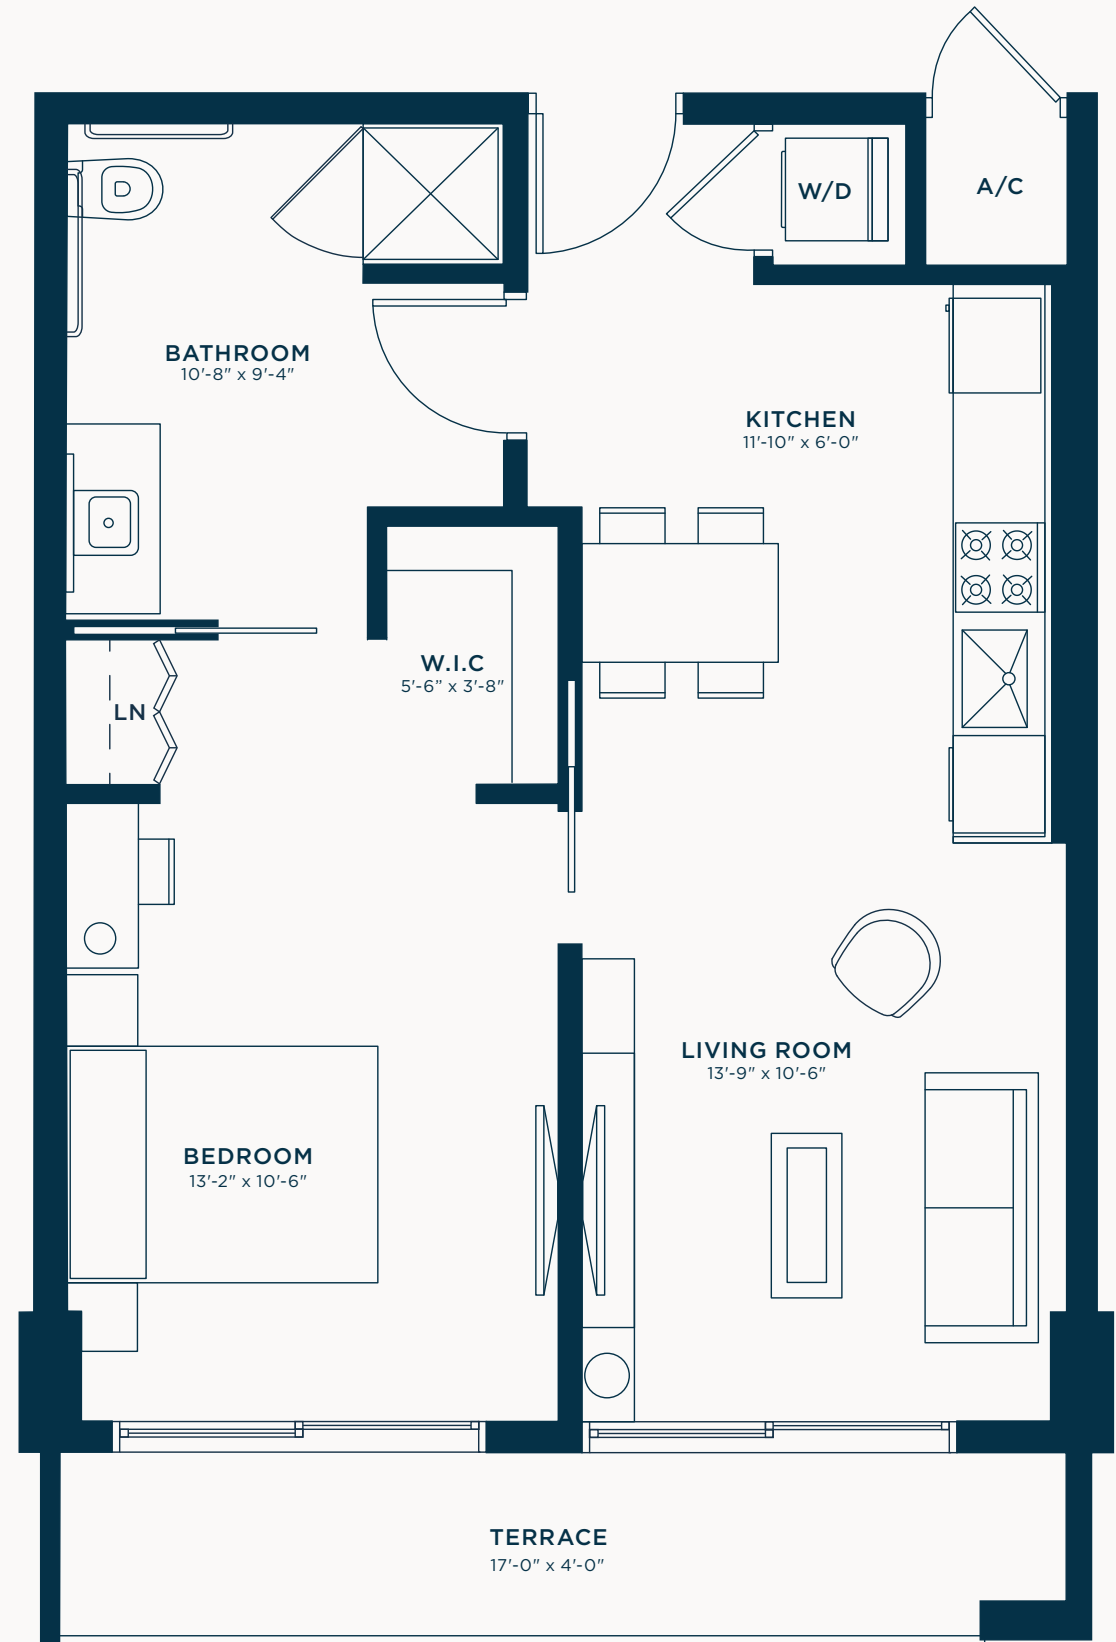

STUDIO TYPE A

Studio | 1 Bath

INTERIOR	479 SF / 45 M2
TERRACE	62 SF / 6 M2
TOTAL	541 SF / 50 M2

STUDIO TYPE A2

Studio | 1 Bath

INTERIOR 464 SF / 43 M2
TERRACE 55 SF / 5 M2
TOTAL 519 SF / 48 M2

STUDIO TYPE B

TWO BEDROOM TYPE B

2 Bed | 2 Bath

INTERIOR 931 SF / 86 M2
TERRACE 195 SF / 18 M2
TOTAL 1,126 SF / 105 M2

TWO BEDROOM TYPE C

2 Bed | 2 Bath

INTERIOR	804 SF / 75 M2
TERRACE	25 SF / 2 M2
TOTAL	829 SF / 77 M2

TWO BEDROOM TYPE C2

2 Bed | 2 Bath

INTERIOR	840 SF / 78 M2
TERRACE	25 SF / 2 M2
TOTAL	865 SF / 80 M2

STUDIO TYPE A ADA

Studio | 1 Bath

INTERIOR 479 SF / 45 M2
TERRACE 62 SF / 6 M2
TOTAL 541 SF / 50 M2

UNIT 21 ON FLOORS 4/5/6

ONE BEDROOM TYPE A ADA

1 Bed | 1 Bath

INTERIOR 638 SF / 59 M2
TERRACE 82 SF / 8 M2
TOTAL 720 SF / 67 M2

UNITS 13 + 14 ON FLOORS 4/5/6

TWO BEDROOM TYPE C ADA

2 Bed | 2 Bath

INTERIOR 804 SF / 75 M2

TERRACE 25 SF / 2 M2

TOTAL 829 SF / 77 M2