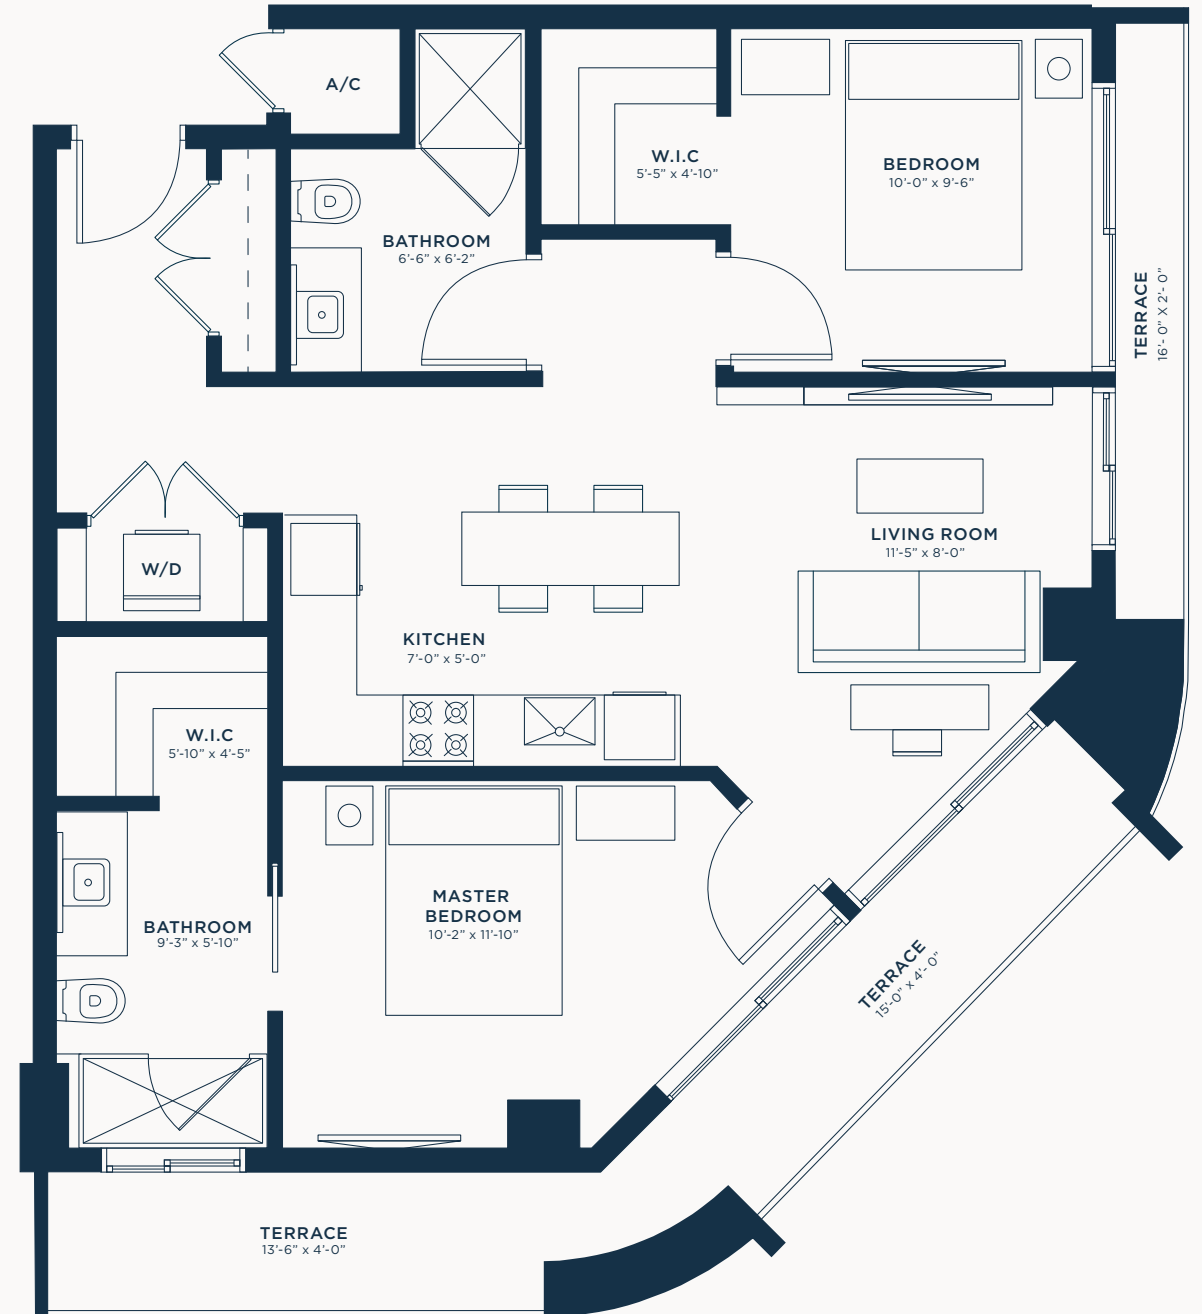

Studio | 1 Bath

INTERIOR	624 SF / 58 M2
TERRACE	54 SF / 6 M2
TOTAL	678 SF / 63 M2

ONE BEDROOM TYPE A

1 Bed | 1 Bath

INTERIOR	638 SF / 59 M2
TERRACE	82 SF / 8 M2
TOTAL	720 SF / 67 M2

ONE BEDROOM TYPE B

1 Bed | 1 Bath

INTERIOR	528 SF / 49 M2
TERRACE	75 SF / 7 M2
TOTAL	603 SF / 56 M2

ONE BEDROOM TYPE C

1 Bed | 2 Bath

INTERIOR	806 SF / 75 M2
TERRACE	81 SF / 8 M2
TOTAL	887 SF / 82 M2

TWO BEDROOM TYPE A

2 Bed | 2 Bath

INTERIOR	830 SF / 77 M2
TERRACE	161 SF / 15 M2
TOTAL	991 SF / 92 M2

TWO BEDROOM TYPE B

2 Bed | 2 Bath

INTERIOR 931 SF / 86 M2
TERRACE 195 SF / 18 M2
TOTAL 1,126 SF / 105 M2

TWO BEDROOM TYPE C

2 Bed | 2 Bath

INTERIOR	804 SF / 75 M2
TERRACE	25 SF / 2 M2
TOTAL	829 SF / 77 M2

TWO BEDROOM TYPE C2

2 Bed | 2 Bath

INTERIOR	840 SF / 78 M2
TERRACE	25 SF / 2 M2
TOTAL	865 SF / 80 M2

STUDIO TYPE A ADA

Studio | 1 Bath

INTERIOR 479 SF / 45 M2
TERRACE 62 SF / 6 M2
TOTAL 541 SF / 50 M2

UNIT 21 ON FLOORS 4/5/6

ONE BEDROOM TYPE A ADA