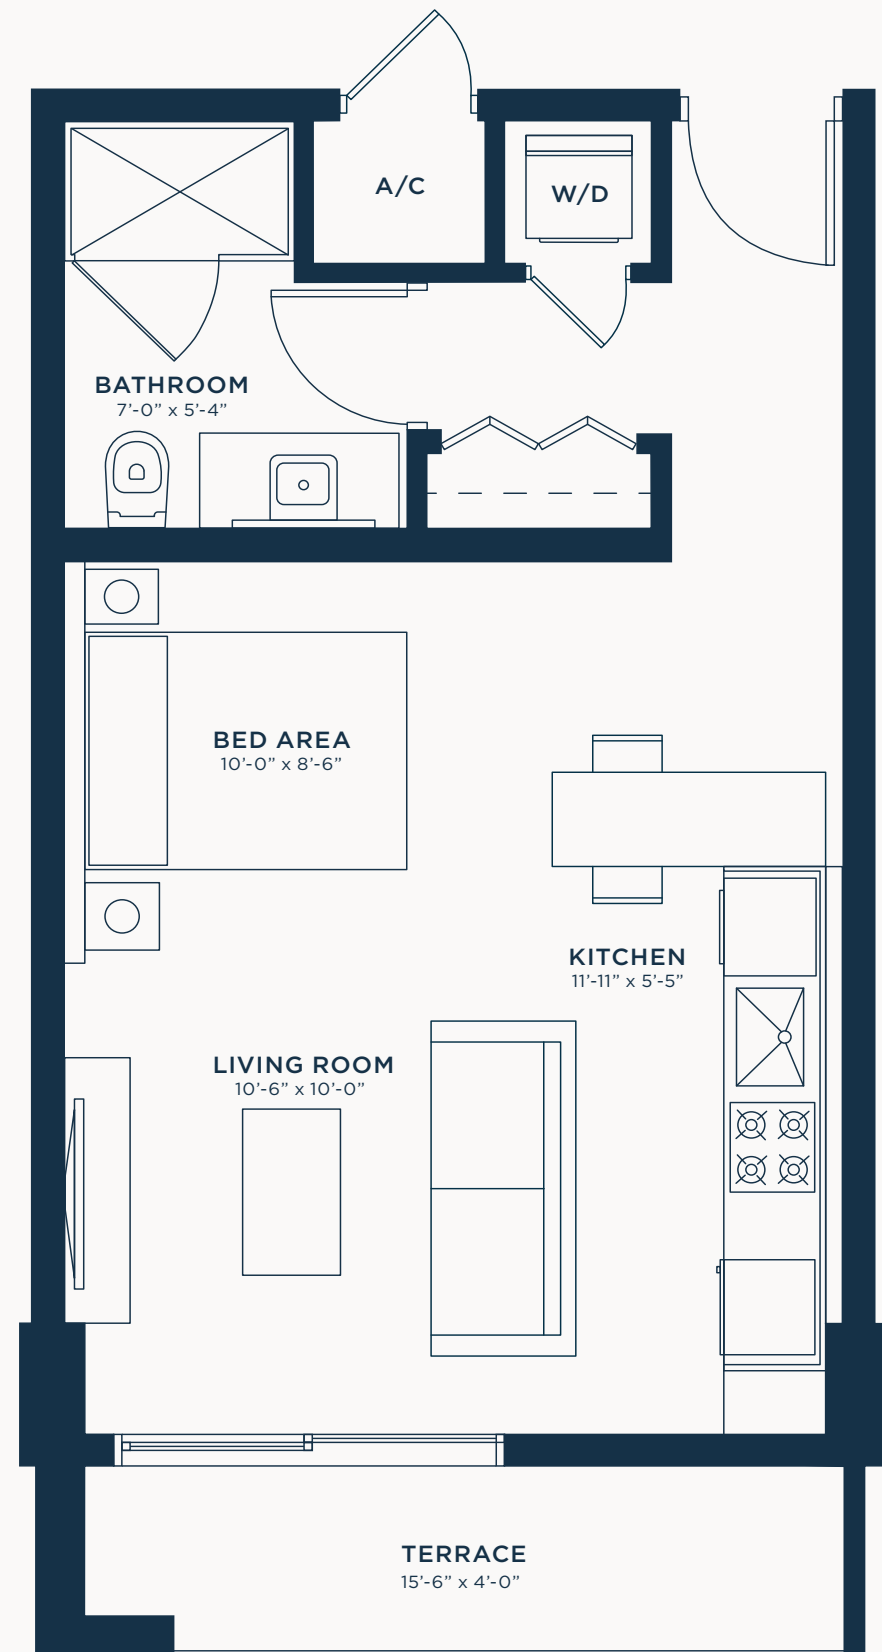

NOMAD

RESIDENCES
WYNWOOD

SITE AREA

1.25 Acres

FLOORS

- Floor -1** Basement (Garage)
- Floor 0** Ground Floor (Retail, Paseo & Lobbies)
- Mezzanine** Garage
- Floors 2-8** Residences
- Floor 9** Pool Deck, Amenities & Restaurant

STUDIO TYPE A

Studio | 1 Bath

INTERIOR	479 SF / 45 M2
TERRACE	62 SF / 6 M2
TOTAL	541 SF / 50 M2

STUDIO TYPE A2

Studio | 1 Bath

INTERIOR 464 SF / 43 M2
TERRACE 55 SF / 5 M2
TOTAL 519 SF / 48 M2

STUDIO TYPE B

Studio | 1 Bath

INTERIOR	624 SF / 58 M2
TERRACE	54 SF / 6 M2
TOTAL	678 SF / 63 M2

ONE BEDROOM TYPE A

1 Bed | 1 Bath

INTERIOR	638 SF / 59 M2
TERRACE	82 SF / 8 M2
TOTAL	720 SF / 67 M2

ONE BEDROOM TYPE B

1 Bed | 1 Bath

INTERIOR	528 SF / 49 M2
TERRACE	75 SF / 7 M2
TOTAL	603 SF / 56 M2

ONE BEDROOM TYPE C

1 Bed | 2 Bath

INTERIOR	806 SF / 75 M2
TERRACE	81 SF / 8 M2
TOTAL	887 SF / 82 M2

TWO BEDROOM TYPE A

2 Bed | 2 Bath

INTERIOR	830 SF / 77 M2
TERRACE	161 SF / 15 M2
TOTAL	991 SF / 92 M2