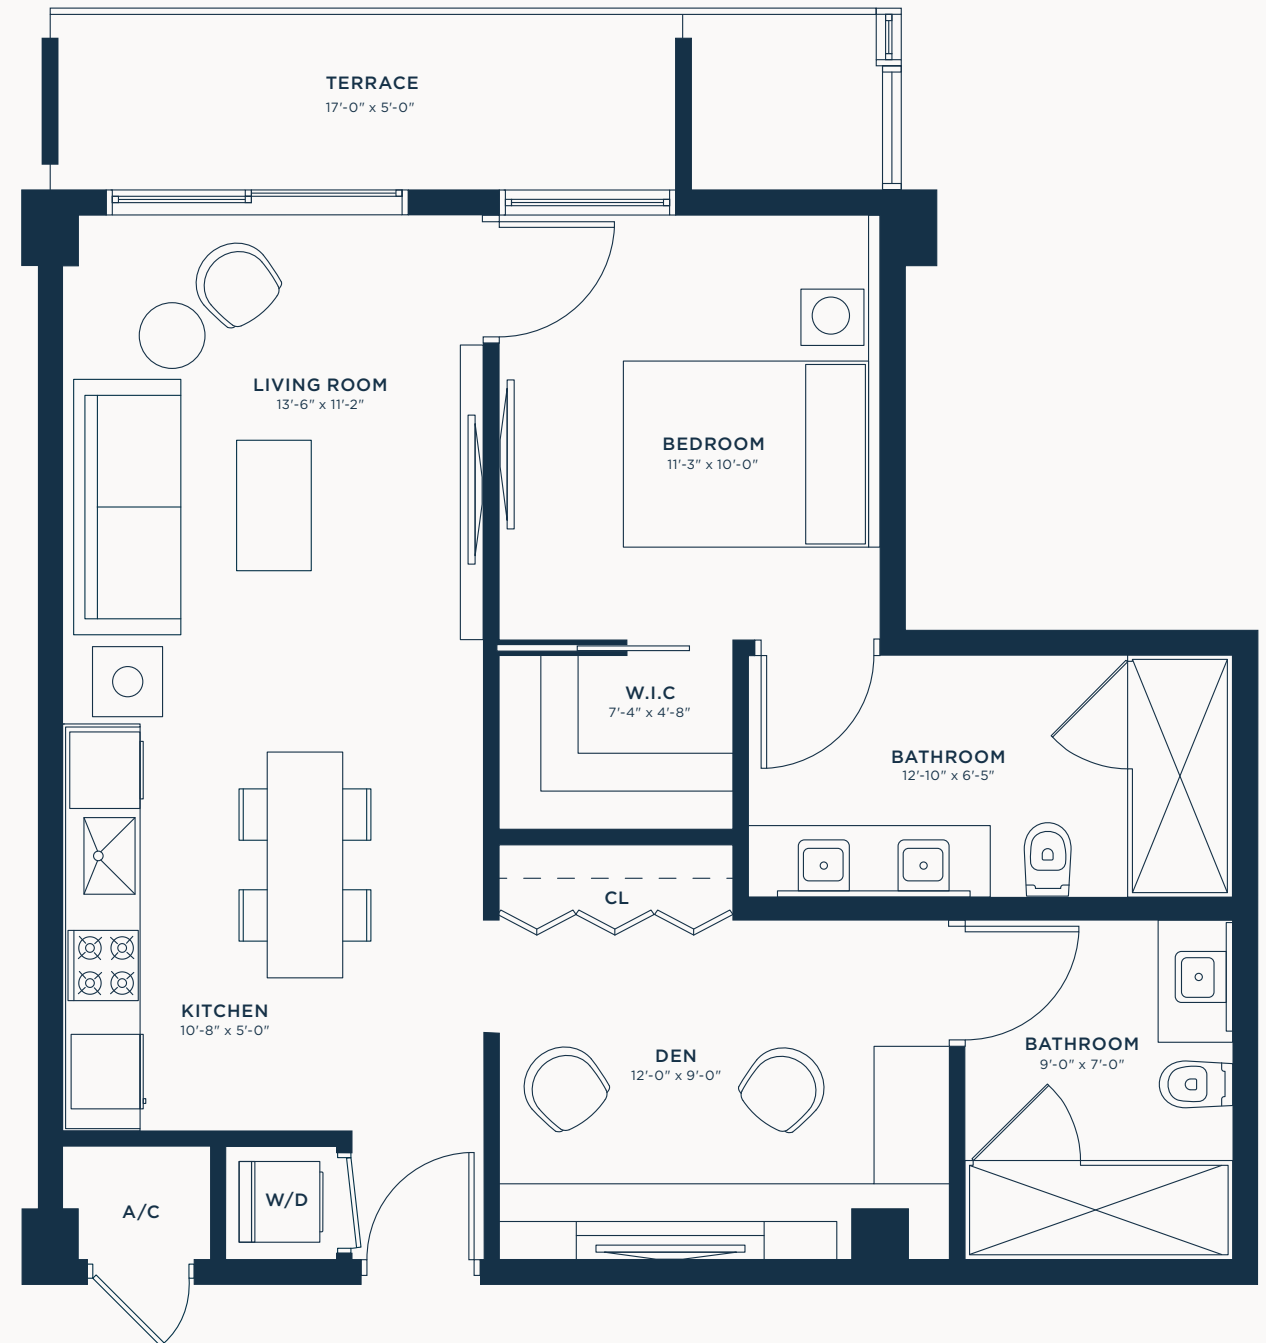

Studio | 1 Bath

INTERIOR	624 SF / 58 M2
TERRACE	54 SF / 6 M2
TOTAL	678 SF / 63 M2

ONE BEDROOM TYPE A

1 Bed | 1 Bath

INTERIOR	638 SF / 59 M2
TERRACE	82 SF / 8 M2
TOTAL	720 SF / 67 M2

ONE BEDROOM TYPE B

1 Bed | 1 Bath

INTERIOR	528 SF / 49 M2
TERRACE	75 SF / 7 M2
TOTAL	603 SF / 56 M2

ONE BEDROOM TYPE C

1 Bed | 2 Bath

INTERIOR	806 SF / 75 M2
TERRACE	81 SF / 8 M2
TOTAL	887 SF / 82 M2

TWO BEDROOM TYPE A

2 Bed | 2 Bath

INTERIOR	830 SF / 77 M2
TERRACE	161 SF / 15 M2
TOTAL	991 SF / 92 M2

TWO BEDROOM TYPE B

2 Bed | 2 Bath

INTERIOR 931 SF / 86 M2
TERRACE 195 SF / 18 M2
TOTAL 1,126 SF / 105 M2

TWO BEDROOM TYPE C

2 Bed | 2 Bath

INTERIOR	804 SF / 75 M2
TERRACE	25 SF / 2 M2
TOTAL	829 SF / 77 M2

TWO BEDROOM TYPE C2

2 Bed | 2 Bath

INTERIOR	840 SF / 78 M2
TERRACE	25 SF / 2 M2
TOTAL	865 SF / 80 M2

STUDIO TYPE A ADA

Studio | 1 Bath

INTERIOR 479 SF / 45 M2
TERRACE 62 SF / 6 M2
TOTAL 541 SF / 50 M2

UNIT 21 ON FLOORS 4/5/6

ONE BEDROOM TYPE A ADA