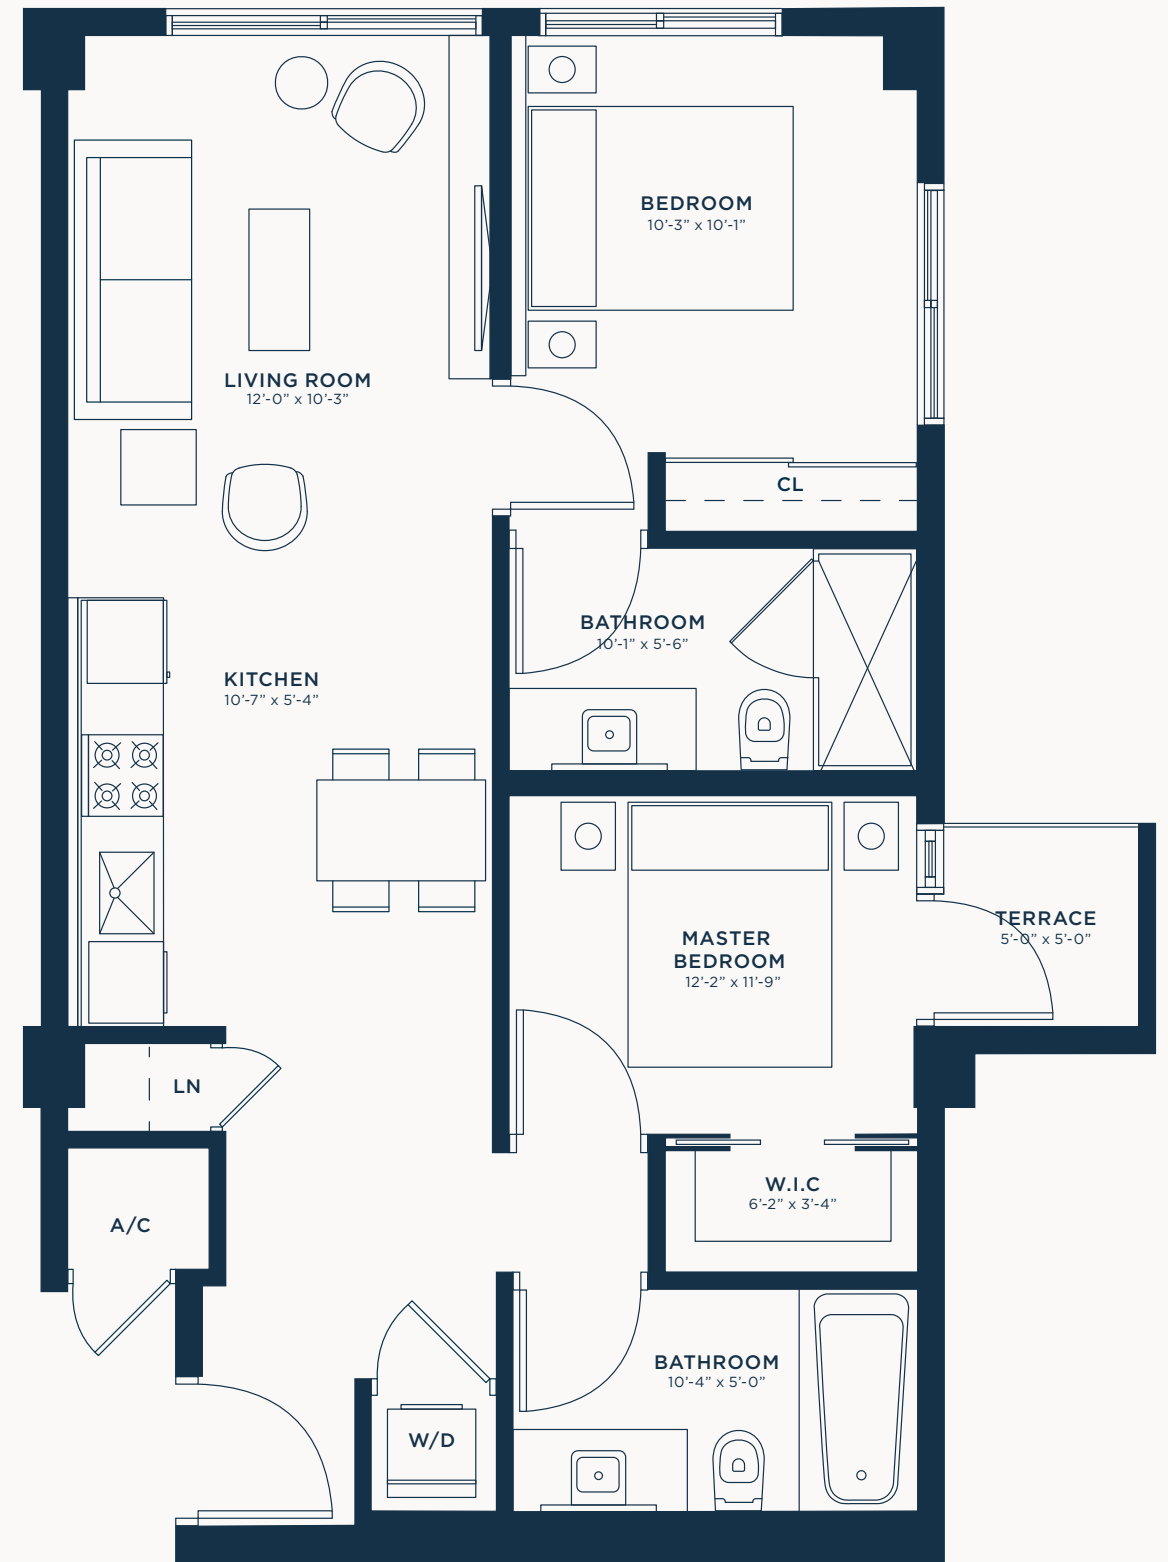

INTERIOR	528 SF / 49 M2
TERRACE	75 SF / 7 M2
TOTAL	603 SF / 56 M2

ONE BEDROOM TYPE C

1 Bed | 2 Bath

INTERIOR	806 SF / 75 M2
TERRACE	81 SF / 8 M2
TOTAL	887 SF / 82 M2

TWO BEDROOM TYPE A

2 Bed | 2 Bath

INTERIOR	830 SF / 77 M2
TERRACE	161 SF / 15 M2
TOTAL	991 SF / 92 M2

TWO BEDROOM TYPE B

2 Bed | 2 Bath

INTERIOR 931 SF / 86 M2
TERRACE 195 SF / 18 M2
TOTAL 1,126 SF / 105 M2

TWO BEDROOM TYPE C

2 Bed | 2 Bath

INTERIOR	804 SF / 75 M2
TERRACE	25 SF / 2 M2
TOTAL	829 SF / 77 M2

TWO BEDROOM TYPE C2

2 Bed | 2 Bath

INTERIOR	840 SF / 78 M2
TERRACE	25 SF / 2 M2
TOTAL	865 SF / 80 M2

STUDIO TYPE A ADA

Studio | 1 Bath

INTERIOR 479 SF / 45 M2
TERRACE 62 SF / 6 M2
TOTAL 541 SF / 50 M2

UNIT 21 ON FLOORS 4/5/6

ONE BEDROOM TYPE A ADA