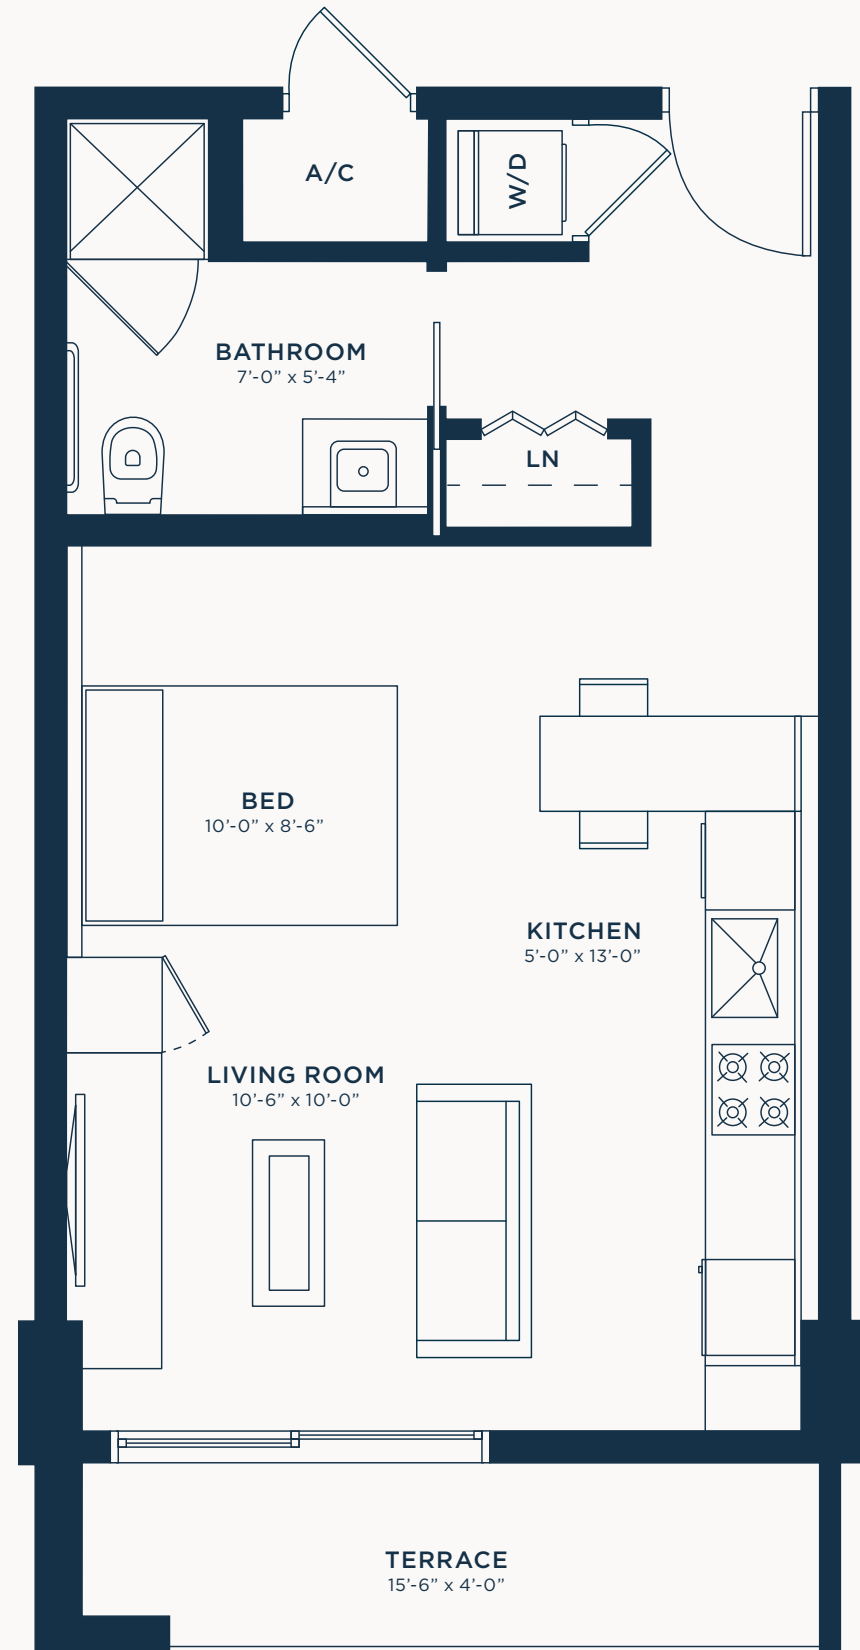

TWO BEDROOM TYPE B

2 Bed | 2 Bath

INTERIOR 931 SF / 86 M2
TERRACE 195 SF / 18 M2
TOTAL 1,126 SF / 105 M2

TWO BEDROOM TYPE C

2 Bed | 2 Bath

INTERIOR	804 SF / 75 M2
TERRACE	25 SF / 2 M2
TOTAL	829 SF / 77 M2

TWO BEDROOM TYPE C2

2 Bed | 2 Bath

INTERIOR	840 SF / 78 M2
TERRACE	25 SF / 2 M2
TOTAL	865 SF / 80 M2

STUDIO TYPE A ADA

Studio | 1 Bath

INTERIOR 479 SF / 45 M2
TERRACE 62 SF / 6 M2
TOTAL 541 SF / 50 M2

UNIT 21 ON FLOORS 4/5/6

ONE BEDROOM TYPE A ADA

1 Bed | 1 Bath

INTERIOR 638 SF / 59 M2
TERRACE 82 SF / 8 M2
TOTAL 720 SF / 67 M2

UNITS 13 + 14 ON FLOORS 4/5/6

TWO BEDROOM TYPE C ADA

2 Bed | 2 Bath

INTERIOR 804 SF / 75 M2

TERRACE 25 SF / 2 M2

TOTAL 829 SF / 77 M2

UNIT 43 ON FLOORS 4/5/6