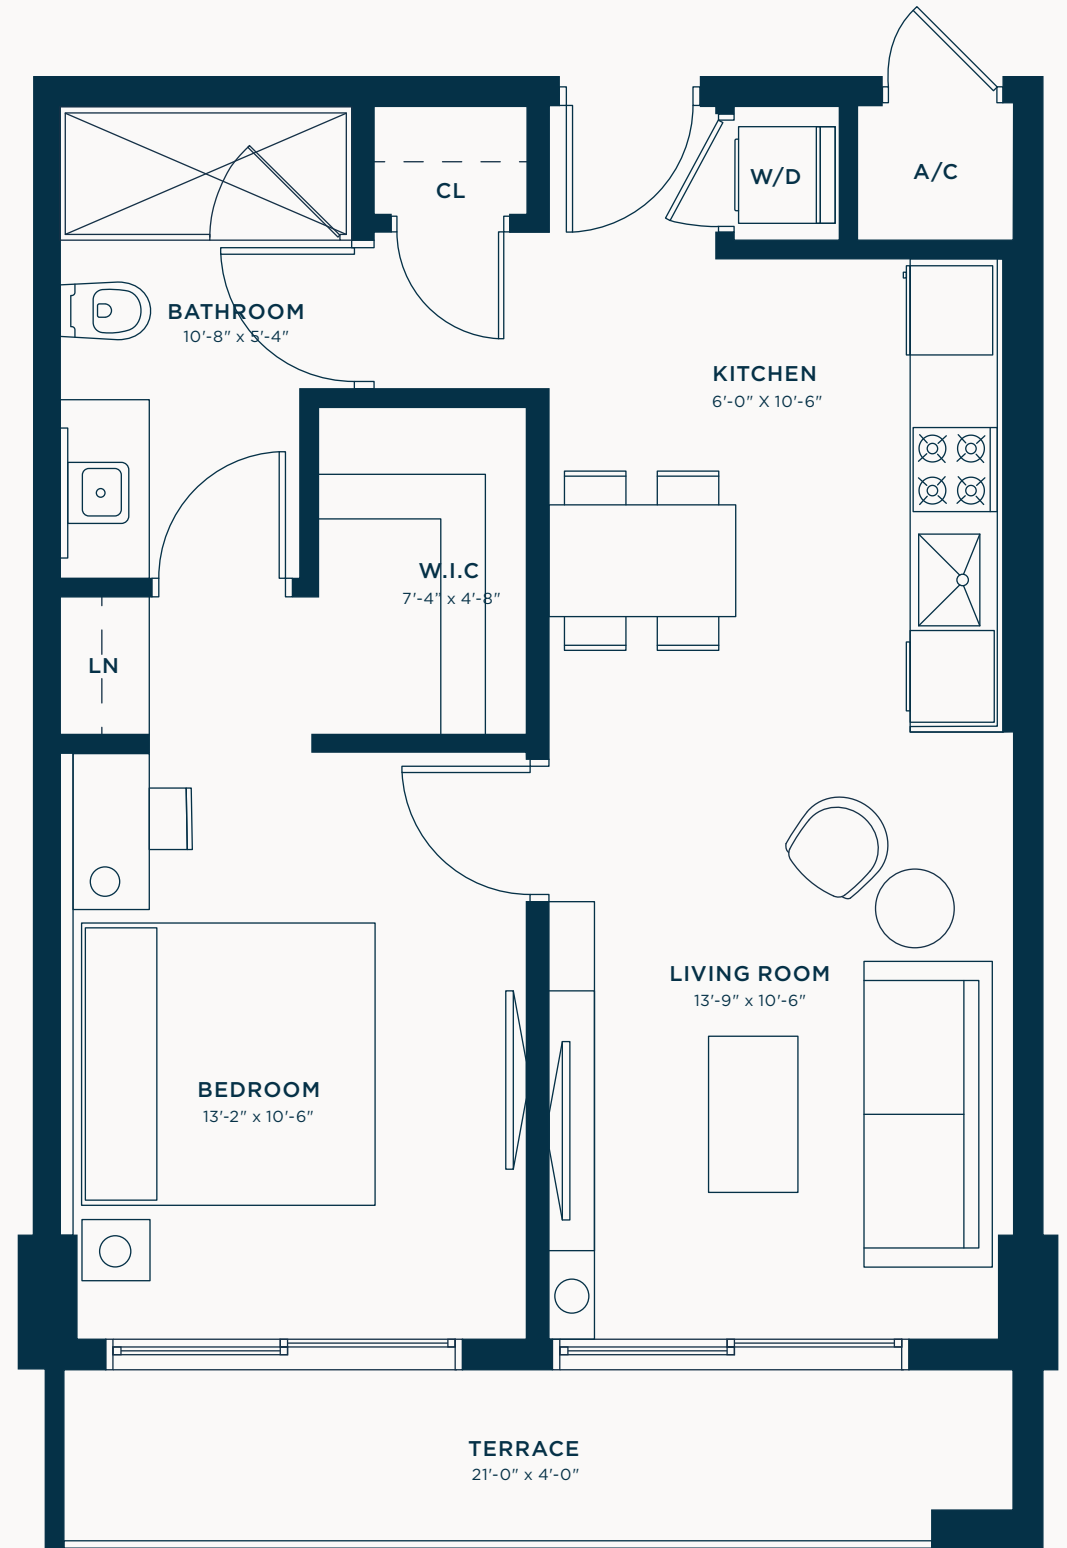

STUDIO TYPE A

Studio | 1 Bath

INTERIOR	479 SF / 45 M2
TERRACE	62 SF / 6 M2
TOTAL	541 SF / 50 M2

STUDIO TYPE A2

Studio | 1 Bath

INTERIOR 464 SF / 43 M2
TERRACE 55 SF / 5 M2
TOTAL 519 SF / 48 M2

STUDIO TYPE B

Studio | 1 Bath

INTERIOR	624 SF / 58 M2
TERRACE	54 SF / 6 M2
TOTAL	678 SF / 63 M2

ONE BEDROOM TYPE A

1 Bed | 1 Bath

INTERIOR	638 SF / 59 M2
TERRACE	82 SF / 8 M2
TOTAL	720 SF / 67 M2

ONE BEDROOM TYPE B

1 Bed | 1 Bath

INTERIOR	528 SF / 49 M2
TERRACE	75 SF / 7 M2
TOTAL	603 SF / 56 M2

ONE BEDROOM TYPE C

1 Bed | 2 Bath

INTERIOR	806 SF / 75 M2
TERRACE	81 SF / 8 M2
TOTAL	887 SF / 82 M2

TWO BEDROOM TYPE A

2 Bed | 2 Bath

INTERIOR	830 SF / 77 M2
TERRACE	161 SF / 15 M2
TOTAL	991 SF / 92 M2

TWO BEDROOM TYPE B

2 Bed | 2 Bath

INTERIOR 931 SF / 86 M2
TERRACE 195 SF / 18 M2
TOTAL 1,126 SF / 105 M2

TWO BEDROOM TYPE C

2 Bed | 2 Bath

INTERIOR	804 SF / 75 M2
TERRACE	25 SF / 2 M2
TOTAL	829 SF / 77 M2

TWO BEDROOM TYPE C2