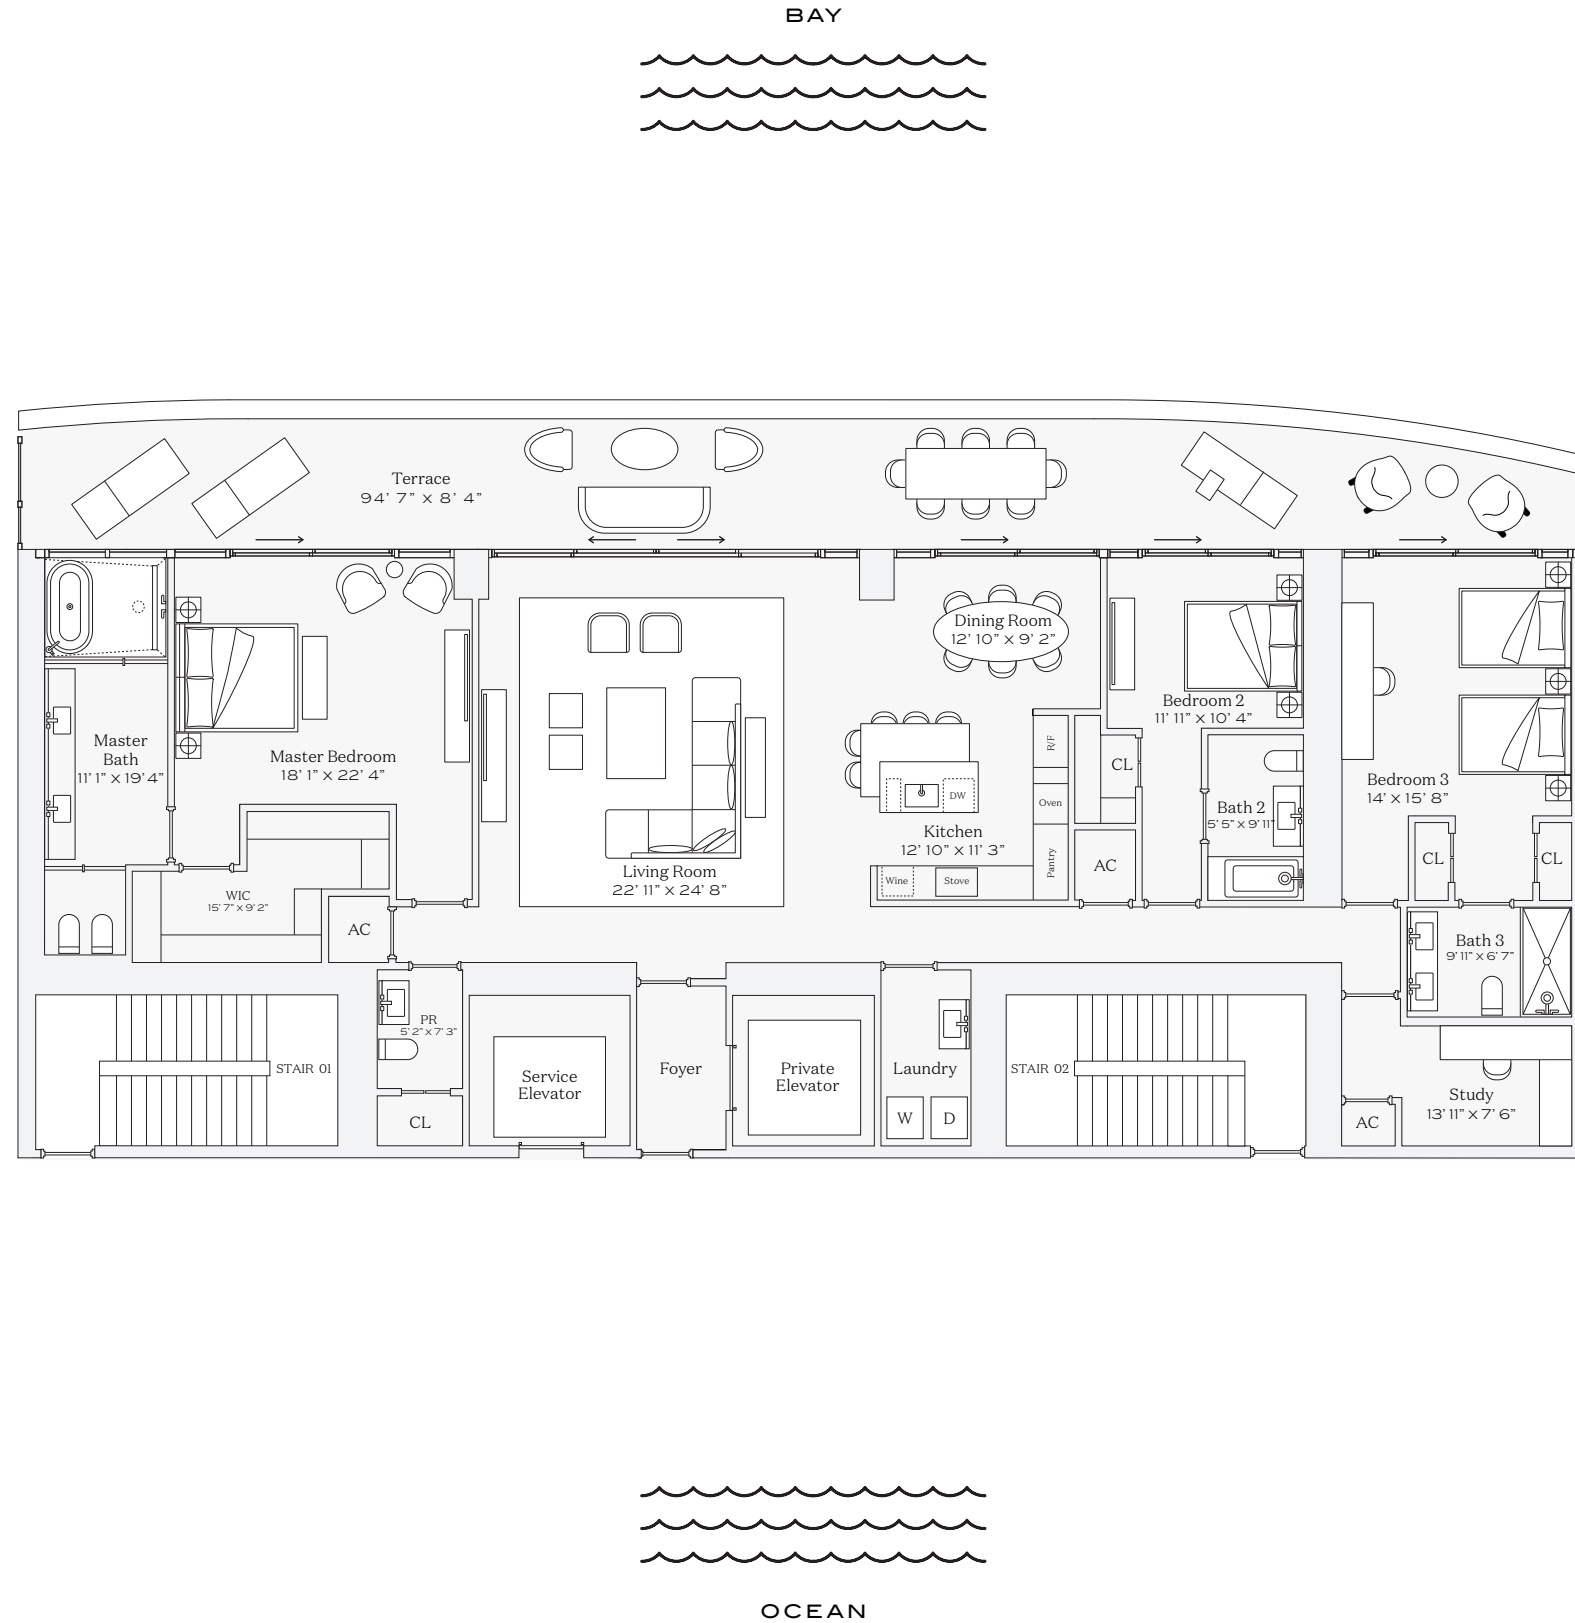

FIVE PARK

MIAMI BEACH

Residence 01

INTERIOR: 3,186 SQ. FT. 296 SQ. M.

BALCONY: 1,083 SQ. FT. 101 SQ. M.

TOTAL: 4,269 SQ. FT. 397 SQ. M.

- 4 BEDROOMS
- 4 BATHROOMS
- POWDER ROOM
- PRIVATE TERRACE

BAY

Residence 02

INTERIOR: 2,930 SQ. FT. 273 SQ. M.

BALCONY: 782 SQ. FT. 73 SQ. M.

TOTAL: 3,712 SQ. FT. 346 SQ. M.

- 3 BEDROOMS
- 3 BATHROOMS
- POWDER ROOM
- PRIVATE TERRACE

FIVE PARK

MIAMI BEACH

Residence 03

INTERIOR: 2,615 SQ. FT. 242 SQ. M.

BALCONY: 984 SQ. FT. 92 SQ. M.

TOTAL: 3,599 SQ. FT. 334 SQ. M.

- 3 BEDROOMS
- 4 BATHROOMS
- POWDER ROOM
- PRIVATE TERRACE

FIVE PARK

MIAMI BEACH

Residence 04

INTERIOR: 1,434 SQ. FT. 133 SQ. M.
BALCONY: 344 SQ. FT. 32 SQ. M.
TOTAL: 1,778 SQ. FT. 165 SQ. M.