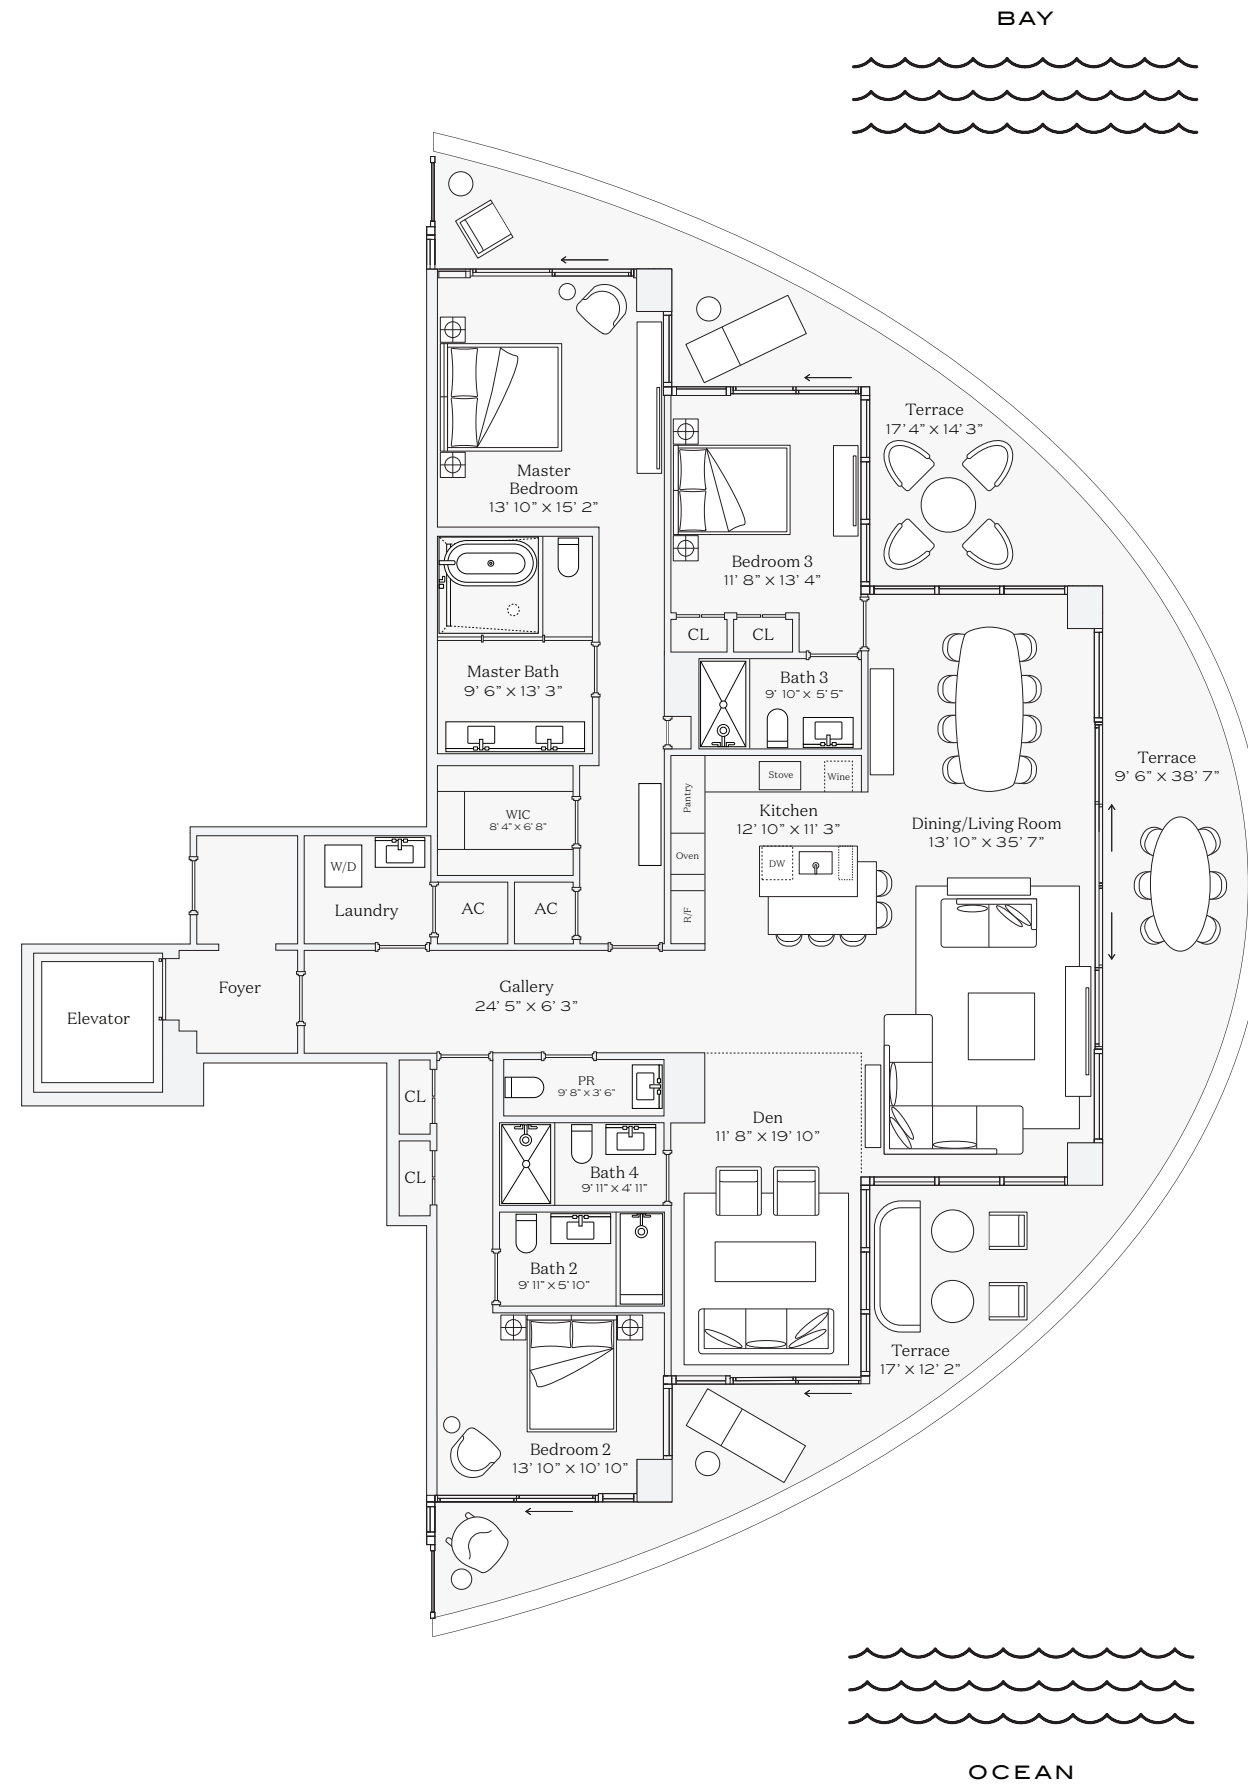

FIVE PARK

MIAMI BEACH

Residence 01

INTERIOR: 3,186 SQ. FT. 296 SQ. M.

BALCONY: 1,083 SQ. FT. 101 SQ. M.

TOTAL: 4,269 SQ. FT. 397 SQ. M.

- 4 BEDROOMS
- 4 BATHROOMS
- POWDER ROOM
- PRIVATE TERRACE

BAY

Residence 02

INTERIOR: 2,930 SQ. FT. 273 SQ. M.

BALCONY: 782 SQ. FT. 73 SQ. M.

TOTAL: 3,712 SQ. FT. 346 SQ. M.

- 3 BEDROOMS
- 3 BATHROOMS
- POWDER ROOM
- PRIVATE TERRACE

FIVE PARK

MIAMI BEACH

Residence 03

INTERIOR: 2,615 SQ. FT. 242 SQ. M.

BALCONY: 984 SQ. FT. 92 SQ. M.

TOTAL: 3,599 SQ. FT. 334 SQ. M.

- 3 BEDROOMS
- 4 BATHROOMS
- POWDER ROOM
- PRIVATE TERRACE

FIVE PARK

MIAMI BEACH

Residence 04

INTERIOR: 1,434 SQ. FT. 133 SQ. M.
BALCONY: 344 SQ. FT. 32 SQ. M.
TOTAL: 1,778 SQ. FT. 165 SQ. M.

- 2 BEDROOMS
- 2 BATHROOMS
- POWDER ROOM
- PRIVATE TERRACE

FIVE PARK

MIAMI BEACH

Residence 05

INTERIOR: 1,969 SQ. FT. 182 SQ. M.
BALCONY: 539 SQ. FT. 50 SQ. M.
TOTAL: 2,508 SQ. FT. 232 SQ. M.

- 3 BEDROOMS
- 3 BATHROOMS
- POWDER ROOM
- PRIVATE TERRACE