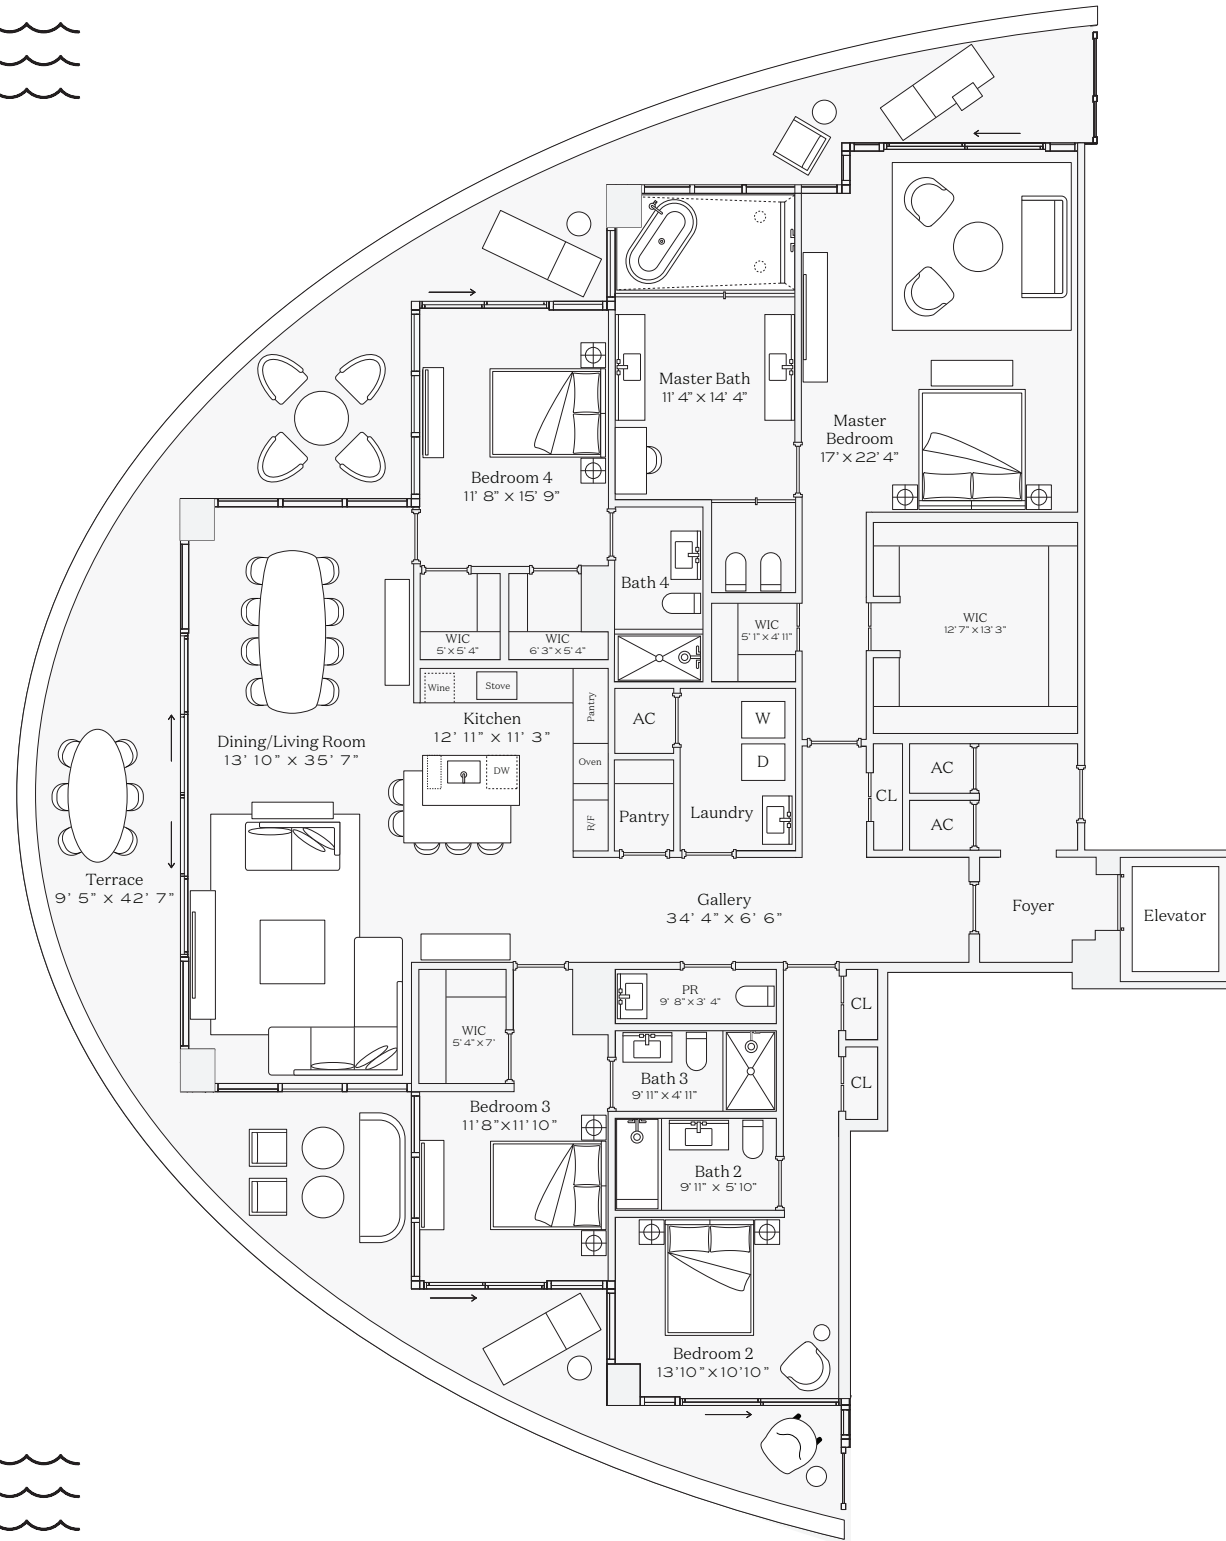

BAY

A1A

PARK

OCEAN

BAY