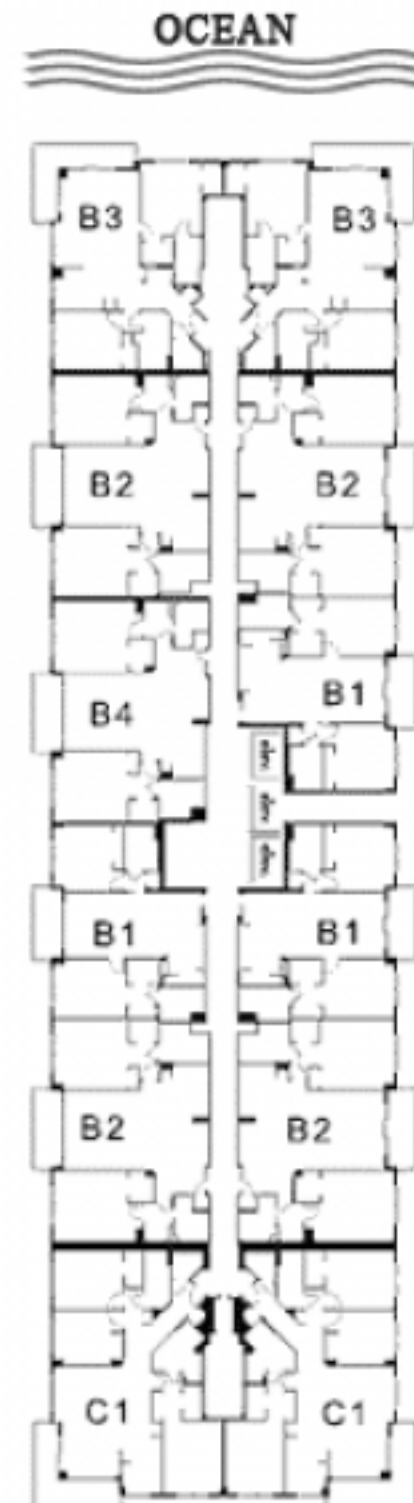

UNIT B-1
2 Bedroom/2 Bathroom

1,163 Total Sq. Ft.

UNIT B2

2 bedrooms / 2 bathrooms

1,343 Total Sq. Ft.

OCEAN

UNIT B3

2 bedrooms / 2 1/2 bathrooms

1,490 Total Sq. Ft.

OCEAN

UNIT C1

3 bedrooms / 2 bathrooms

1,696 Total Sq. Ft.

OCEAN