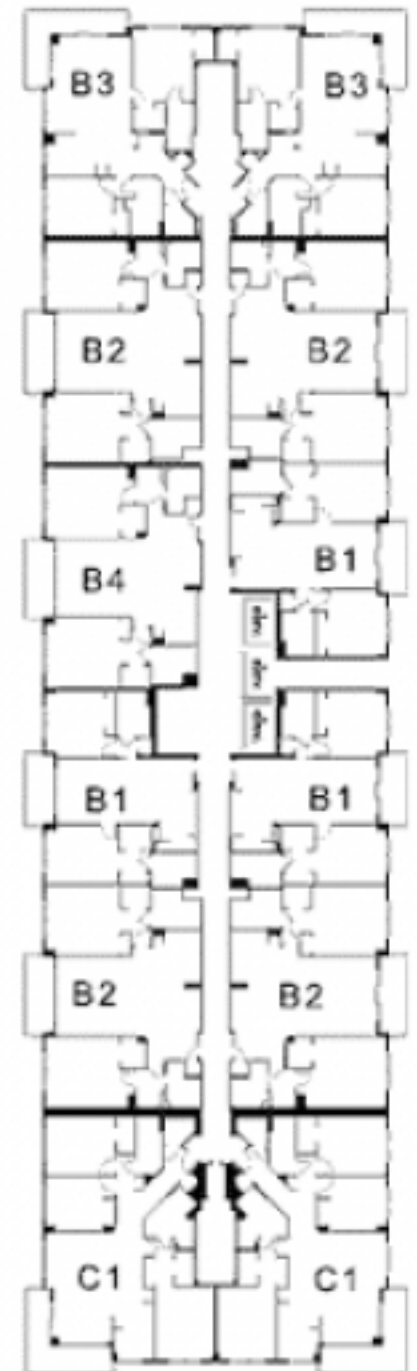

UNIT B-1
2 Bedroom/2 Bathroom

1,163 Total Sq. Ft.

UNIT B2

2 bedrooms / 2 bathrooms

1,343 Total Sq. Ft.

OCEAN

UNIT B3

2 bedrooms / 2 1/2 bathrooms

1,490 Total Sq. Ft.

OCEAN

UNIT C1

3 bedrooms / 2 bathrooms

1,696 Total Sq. Ft.

OCEAN