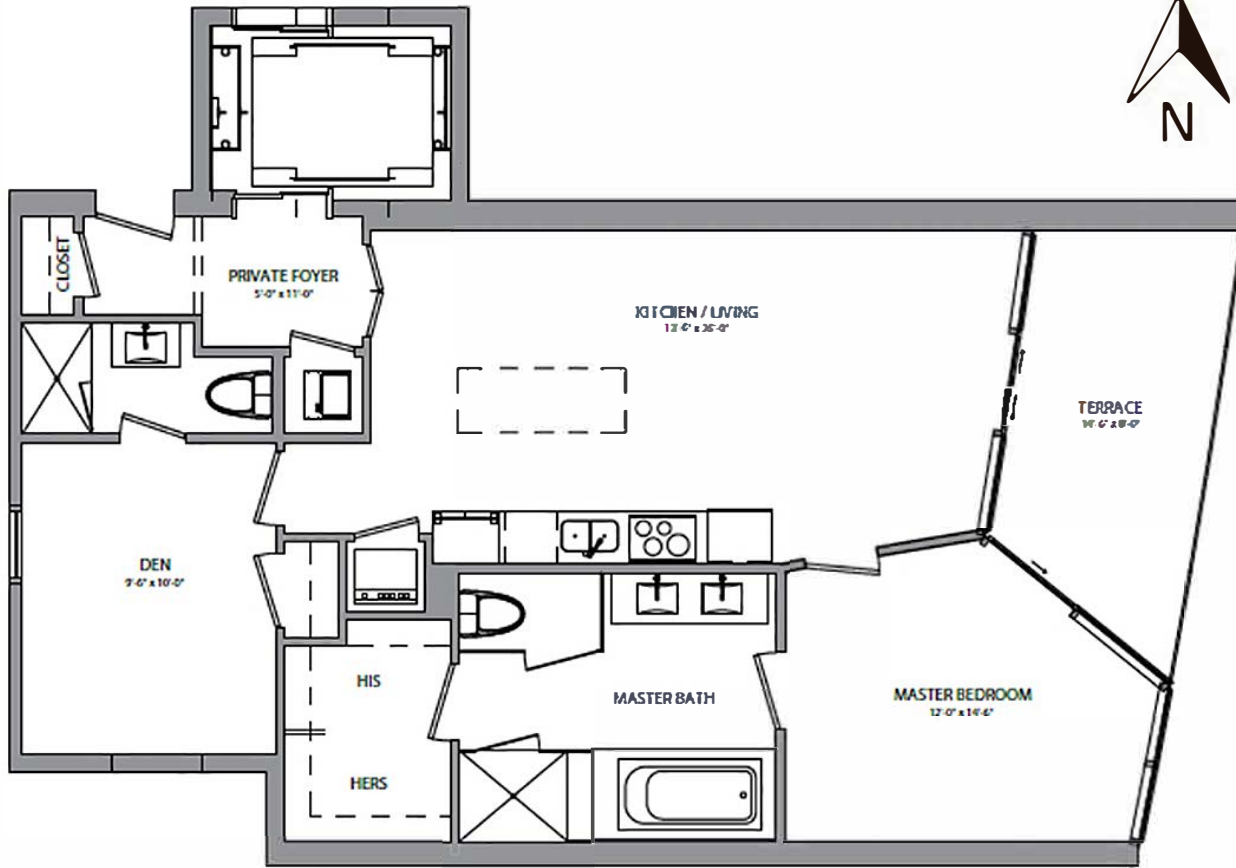

RESIDENCE
SITE KEY

BEACH CLUB

RESIDENCE 1A

1 BEDROOM + DEN / 2 BATH

AC 885 SF / 82.22 m²

TERRACE 95 SF / 8.83 m²

TOTAL 980 SF / 91.05 m²

TOWER RESIDENCES
KEY PLAN

BISCAYNE BEACH

East Edgewater · Miami Residences

RESIDENCE 1B

1 BEDROOM + DEN / 2 BATH

AC 962 SF / 89.37 m²

TERRACE 110 SF / 10.22 m²

TOTAL 1072 SF / 99.59 m²

TOWER RESIDENCES
KEY PLAN

BISCAYNE BEACH

East Edgewater · Miami Residences

RESIDENCE 1C

1 BEDROOM + DEN / 2 BATH

AC 967 SF / 89.84 m²

TERRACE 118 SF / 10.96 m²

TOTAL 1085 SF / 100.8 m²

PODIUM RESIDENCES
KEY PLAN

TOWER RESIDENCES
KEY PLAN

BISCAYNE BEACH

East Edgewater · Miami Residences

RESIDENCE 2A

2 BEDROOM / 2 BATH

AC 1194 SF / 110.93 m²

TERRACE 135 SF / 12.54 m²

TOTAL 1329 SF / 123.47 m²