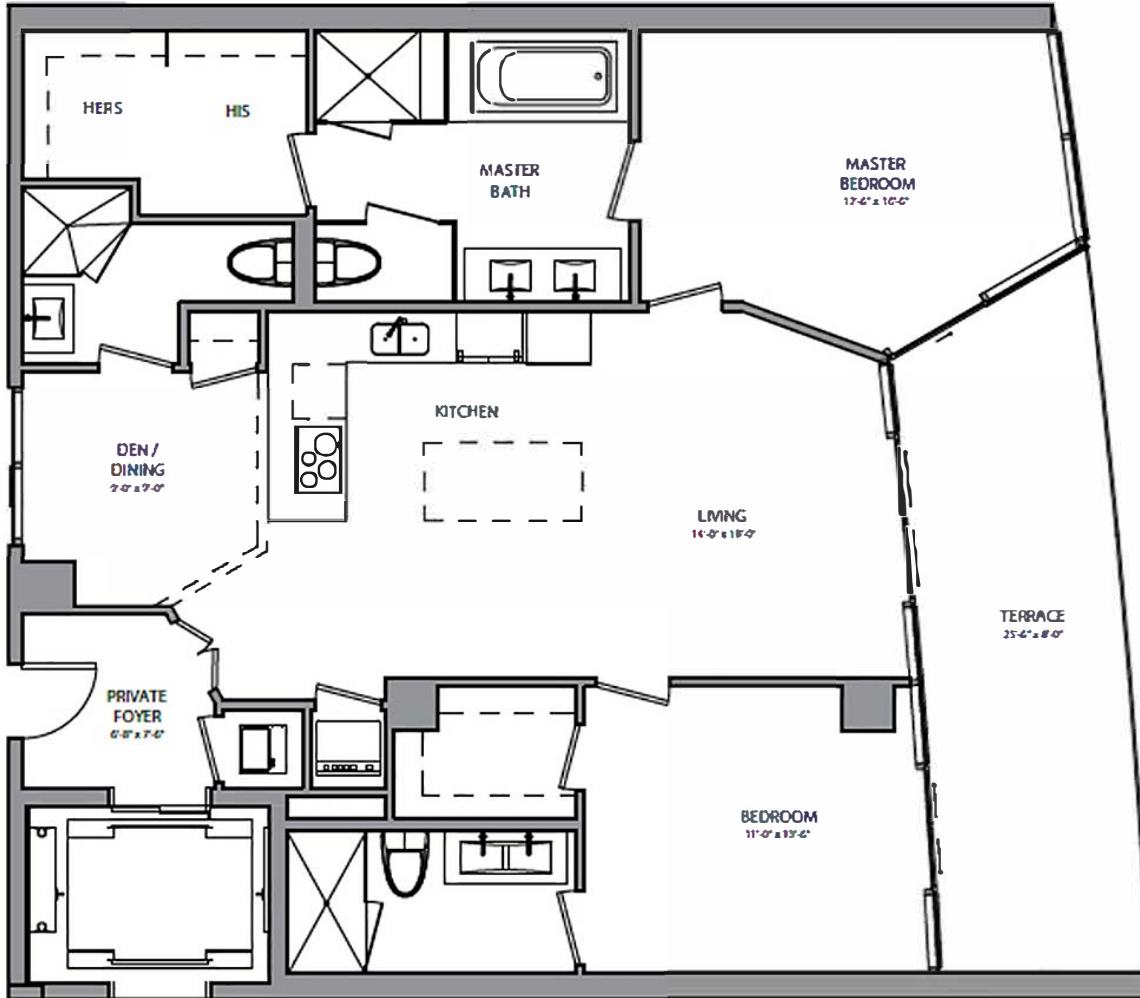

BISCAYNE BEACH

East Edgewater · Miami Residences

RESIDENCE 2B

2 BEDROOM + DEN / 3 BATH

AC 1273 SF / 118.27 m²

TERRACE 206 SF / 19.14 m²

TOTAL 1479 SF / 137.41 m²

RESIDENCE 2C

2 BEDROOM + DEN / 3 BATH

AC 1276 SF / 118.54 m²

TERRACE 205 SF / 19.05 m²

TOTAL 1481 SF / 137.59 m²