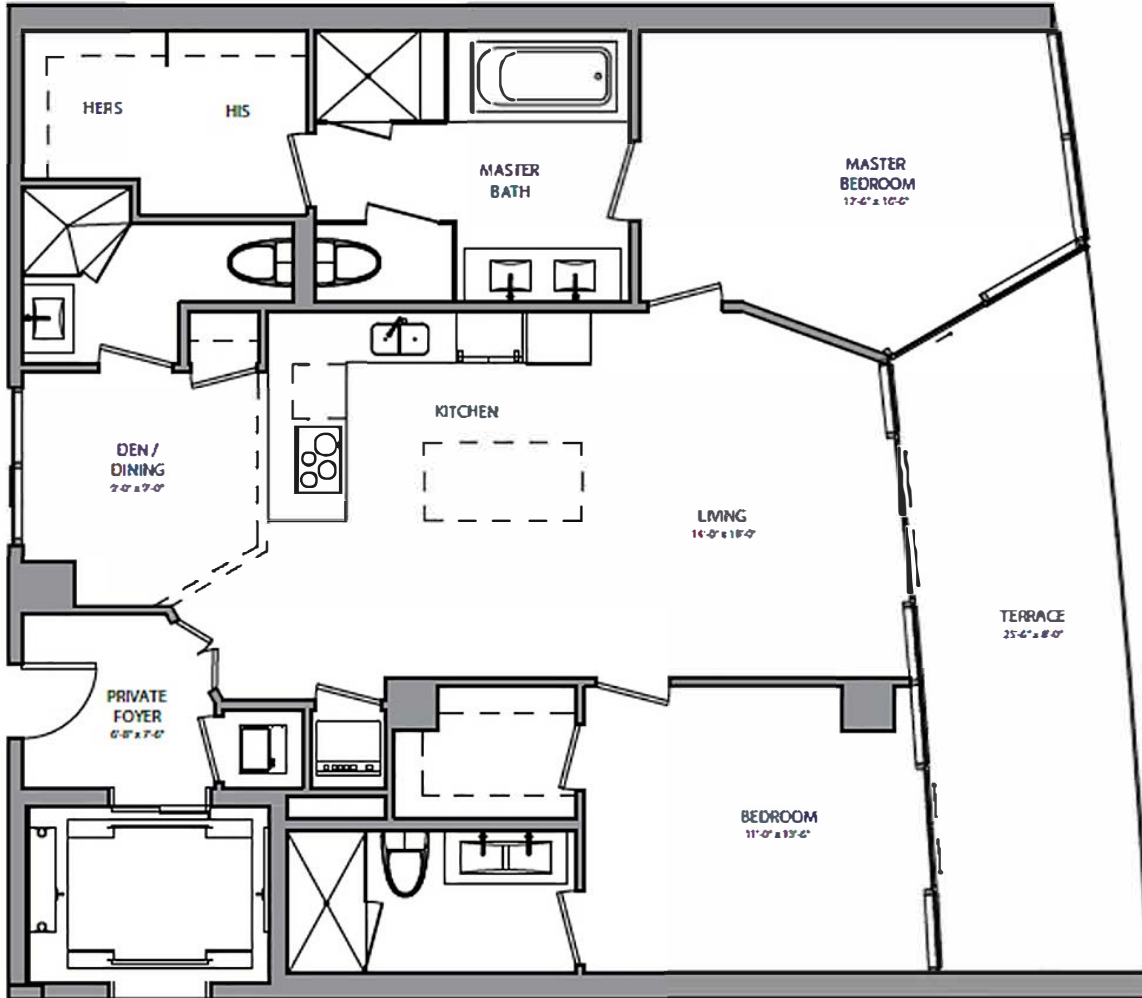

BISCAYNE BEACH

East Edgewater · Miami Residences

RESIDENCE 1B

1 BEDROOM + DEN / 2 BATH

AC 962 SF / 89.37 m²

TERRACE 110 SF / 10.22 m²

TOTAL 1072 SF / 99.59 m²

TOWER RESIDENCES
KEY PLAN

TOWER RESIDENCES
KEY PLAN

BISCAYNE BEACH

East Edgewater · Miami Residences

RESIDENCE 2A

2 BEDROOM / 2 BATH

AC 1194 SF / 110.93 m²

TERRACE 135 SF / 12.54 m²

TOTAL 1329 SF / 123.47 m²

RESIDENCE 2B

2 BEDROOM + DEN / 3 BATH

AC 1273 SF / 118.27 m²

TERRACE 206 SF / 19.14 m²

TOTAL 1479 SF / 137.41 m²

RESIDENCE 2C

2 BEDROOM + DEN / 3 BATH

AC 1276 SF / 118.54 m²

TERRACE 205 SF / 19.05 m²

TOTAL 1481 SF / 137.59 m²

BISCAYNE BEACH

East Edgewater · Miami Residences

PODIUM RESIDENCES
KEYPLAN

TOWER RESIDENCES
KEYPLAN

RESIDENCE 2B

2 BEDROOM + DEN / 3 BATH