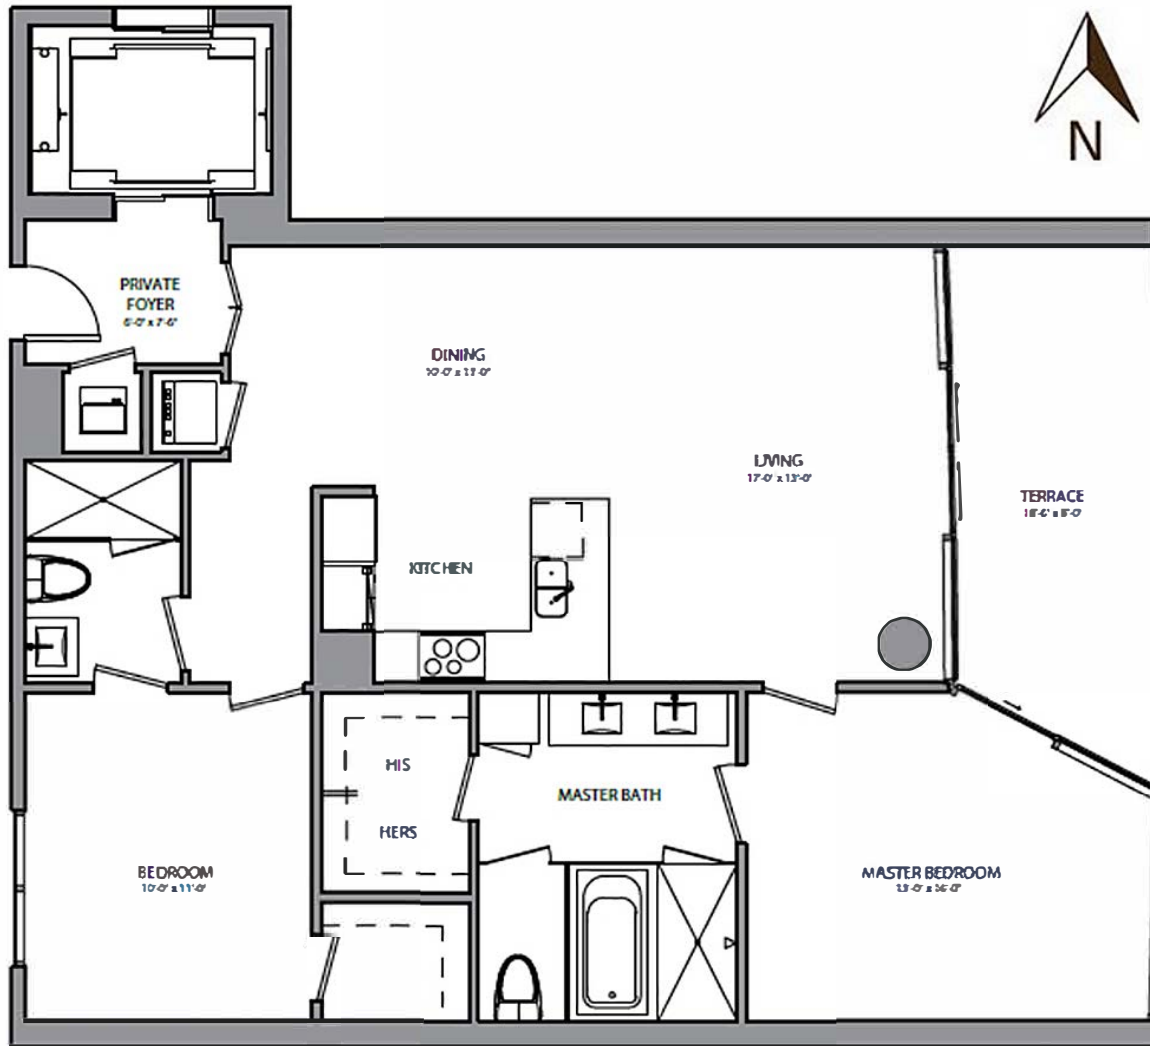

TERRACE 205 SF / 19.05 m²

TOTAL 1481 SF / 137.59 m²

BISCAYNE BEACH

East Edgewater · Miami Residences

PODIUM RESIDENCES
KEYPLAN

TOWER RESIDENCES
KEYPLAN

RESIDENCE 2B

2 BEDROOM + DEN / 3 BATH

AC 1273 SF / 118.27 m²

TERRACE 206 SF / 19.14 m²

TOTAL 1479 SF / 137.41 m²

RESIDENCE 2C

2 BEDROOM + DEN / 3 BATH

AC 1276 SF / 118.54 m²

TERRACE 205 SF / 19.05 m²

TOTAL 1481 SF / 137.59 m²

PODIUM RESIDENCES
KEY PLAN

TOWER RESIDENCES
KEY PLAN

RESIDENCE 2D

2 BEDROOM / 2 BATH

AC 1241 SF / 115.3 m²

TERRACE 150 SF / 13.93 m²

TOTAL 1391 SF / 129.23 m²

BISCAYNE BEACH

East Edgewater · Miami Residences

PODIUM RESIDENCES
KEY PLAN

TOWER RESIDENCES
KEY PLAN

RESIDENCE 3A

3 BEDROOM + DEN / 4 BATH

AC 1863 SF / 173.1 m²

TERRACE 216 SF / 20.1 m²

TOTAL 2079 SF / 193.2 m²