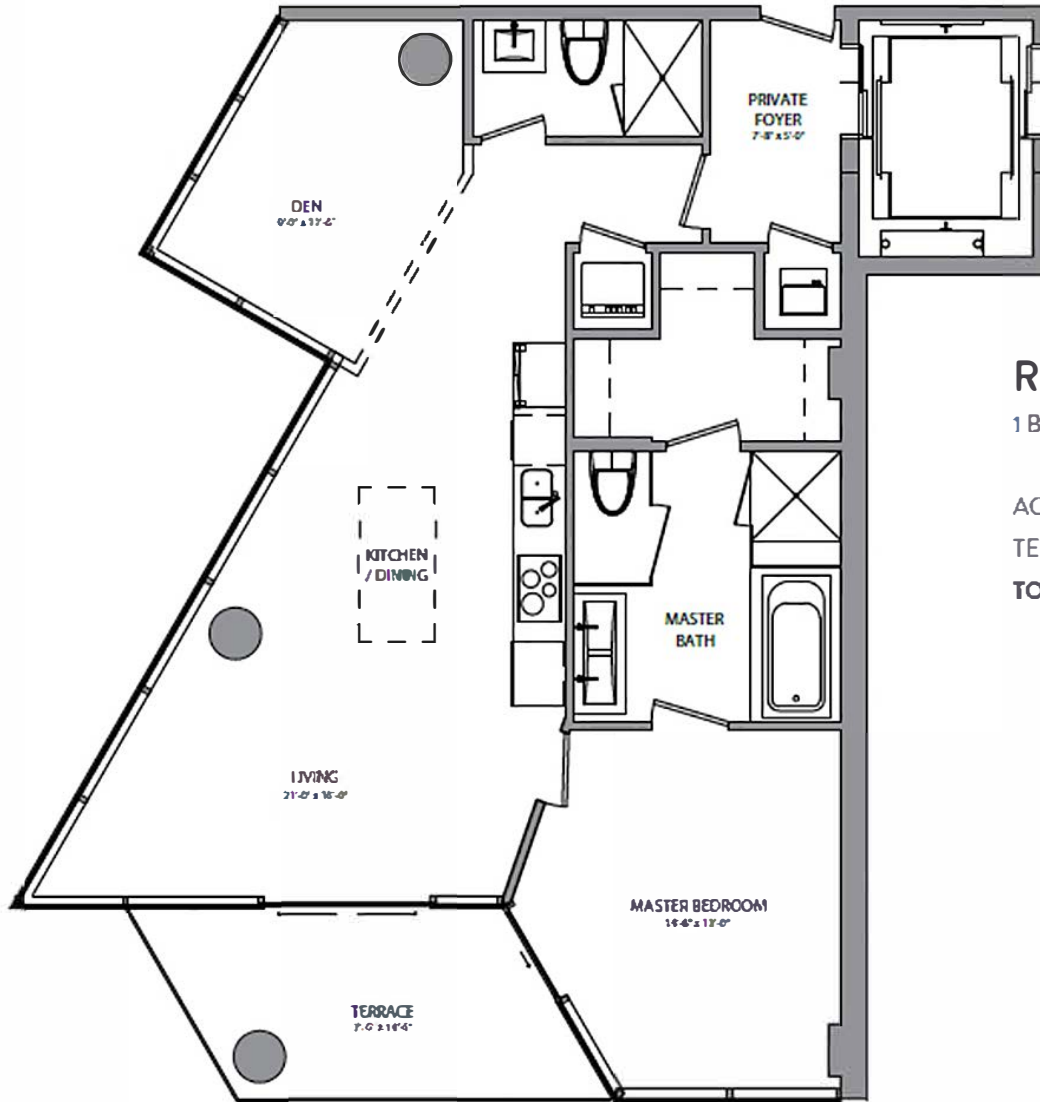

RESIDENCE
SITE KEY

BEACH CLUB

RESIDENCE 1A

1 BEDROOM + DEN / 2 BATH

AC 885 SF / 82.22 m²

TERRACE 95 SF / 8.83 m²

TOTAL 980 SF / 91.05 m²

TOWER RESIDENCES
KEY PLAN

BISCAYNE BEACH

East Edgewater · Miami Residences

RESIDENCE 1B

1 BEDROOM + DEN / 2 BATH

AC 962 SF / 89.37 m²

TERRACE 110 SF / 10.22 m²

TOTAL 1072 SF / 99.59 m²

TOWER RESIDENCES
KEY PLAN

BISCAYNE BEACH

East Edgewater · Miami Residences

RESIDENCE 1C

1 BEDROOM + DEN / 2 BATH

AC 967 SF / 89.84 m²

TERRACE 118 SF / 10.96 m²

TOTAL 1085 SF / 100.8 m²

PODIUM RESIDENCES
KEY PLAN

TOWER RESIDENCES
KEY PLAN

BISCAYNE BEACH

East Edgewater · Miami Residences

RESIDENCE 2A

2 BEDROOM / 2 BATH

AC 1194 SF / 110.93 m²

TERRACE 135 SF / 12.54 m²

TOTAL 1329 SF / 123.47 m²