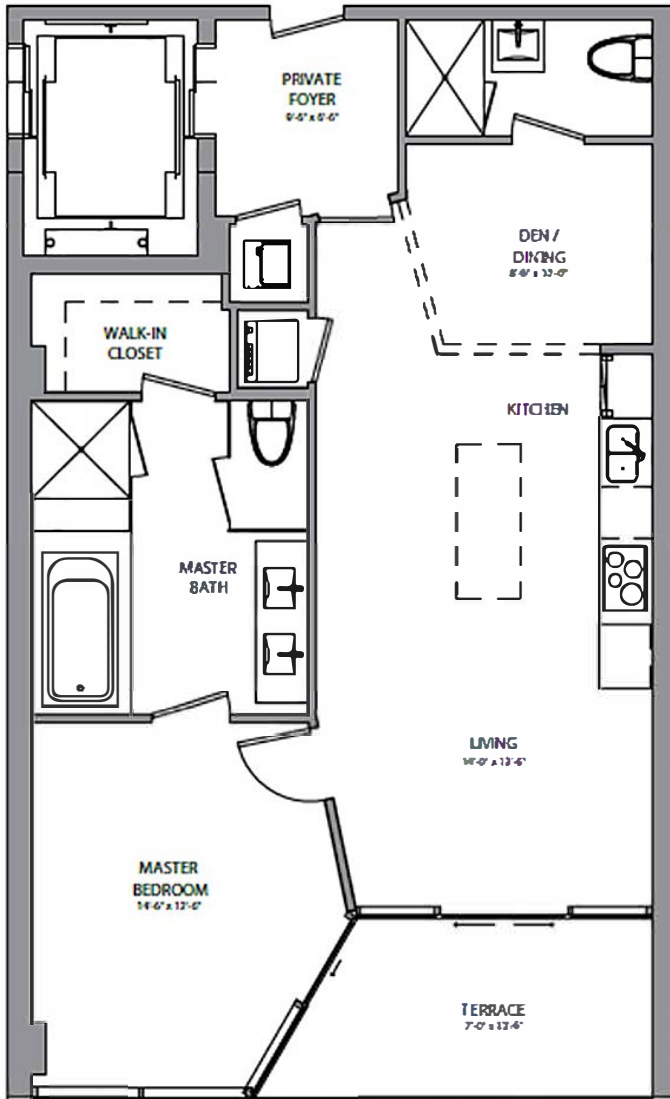

RESIDENCE
SITE KEY

BEACH CLUB

RESIDENCE 1A

1 BEDROOM + DEN / 2 BATH

AC 885 SF / 82.22 m²

TERRACE 95 SF / 8.83 m²

TOTAL 980 SF / 91.05 m²

TOWER RESIDENCES
KEY PLAN

BISCAYNE BEACH

East Edgewater · Miami Residences

RESIDENCE 1B

1 BEDROOM + DEN / 2 BATH

AC 962 SF / 89.37 m²

TERRACE 110 SF / 10.22 m²

TOTAL 1072 SF / 99.59 m²

TOWER RESIDENCES
KEY PLAN

BISCAYNE BEACH

East Edgewater · Miami Residences

RESIDENCE 1C

1 BEDROOM + DEN / 2 BATH

AC 967 SF / 89.84 m²

TERRACE 118 SF / 10.96 m²

TOTAL 1085 SF / 100.8 m²

PODIUM RESIDENCES
KEY PLAN

TOWER RESIDENCES
KEY PLAN

BISCAYNE BEACH

East Edgewater · Miami Residences

RESIDENCE 2A

2 BEDROOM / 2 BATH

AC 1194 SF / 110.93 m²

TERRACE 135 SF / 12.54 m²

TOTAL 1329 SF / 123.47 m²