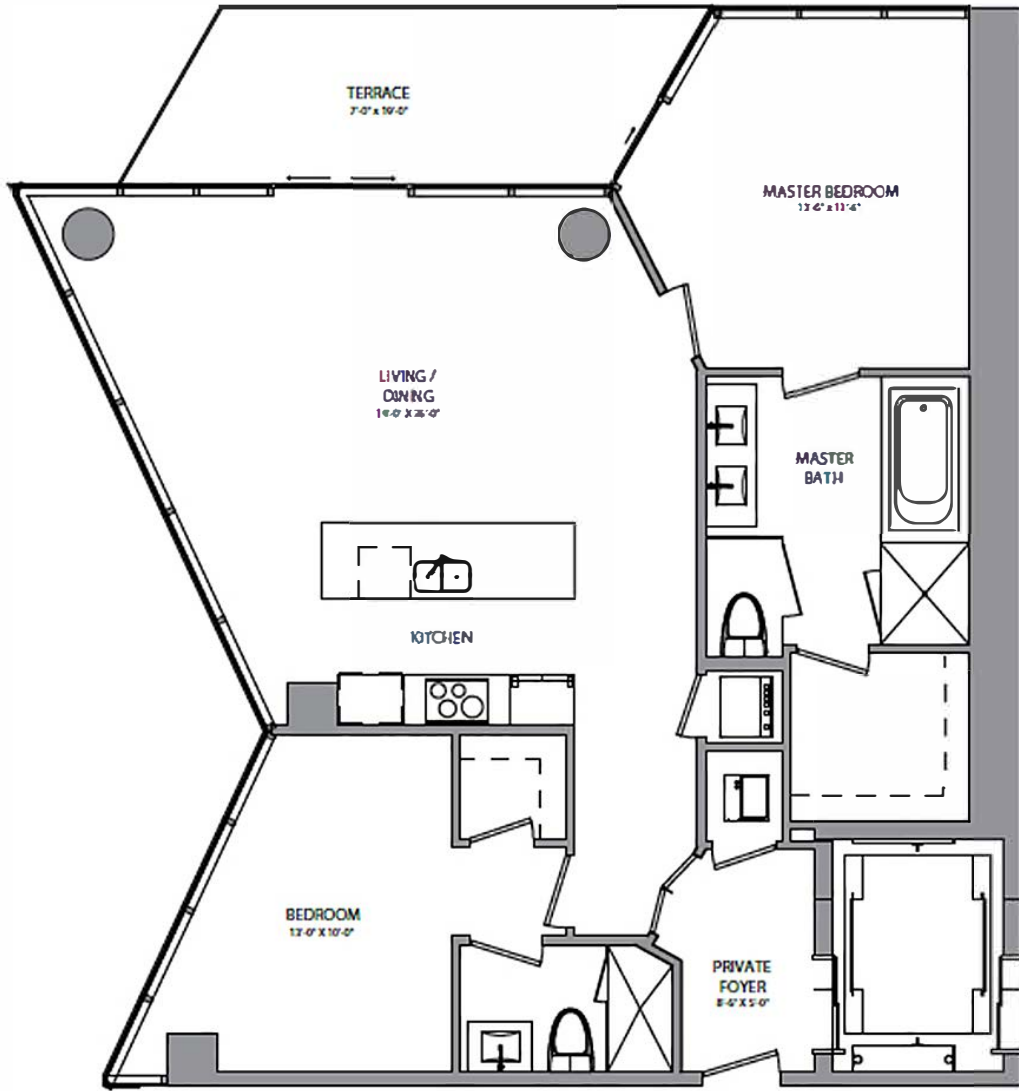

RESIDENCE
SITE KEY

BEACH CLUB

RESIDENCE 1A

1 BEDROOM + DEN / 2 BATH

AC 885 SF / 82.22 m²

TERRACE 95 SF / 8.83 m²

TOTAL 980 SF / 91.05 m²

TOWER RESIDENCES
KEY PLAN

BISCAYNE BEACH

East Edgewater · Miami Residences

RESIDENCE 1B

1 BEDROOM + DEN / 2 BATH

AC 962 SF / 89.37 m²

TERRACE 110 SF / 10.22 m²

TOTAL 1072 SF / 99.59 m²

TOWER RESIDENCES
KEY PLAN

BISCAYNE BEACH

East Edgewater · Miami Residences

RESIDENCE 1C

1 BEDROOM + DEN / 2 BATH

AC 967 SF / 89.84 m²

TERRACE 118 SF / 10.96 m²

TOTAL 1085 SF / 100.8 m²

PODIUM RESIDENCES
KEY PLAN

TOWER RESIDENCES
KEY PLAN

BISCAYNE BEACH

East Edgewater · Miami Residences

RESIDENCE 2A

2 BEDROOM / 2 BATH

AC 1194 SF / 110.93 m²

TERRACE 135 SF / 12.54 m²

TOTAL 1329 SF / 123.47 m²