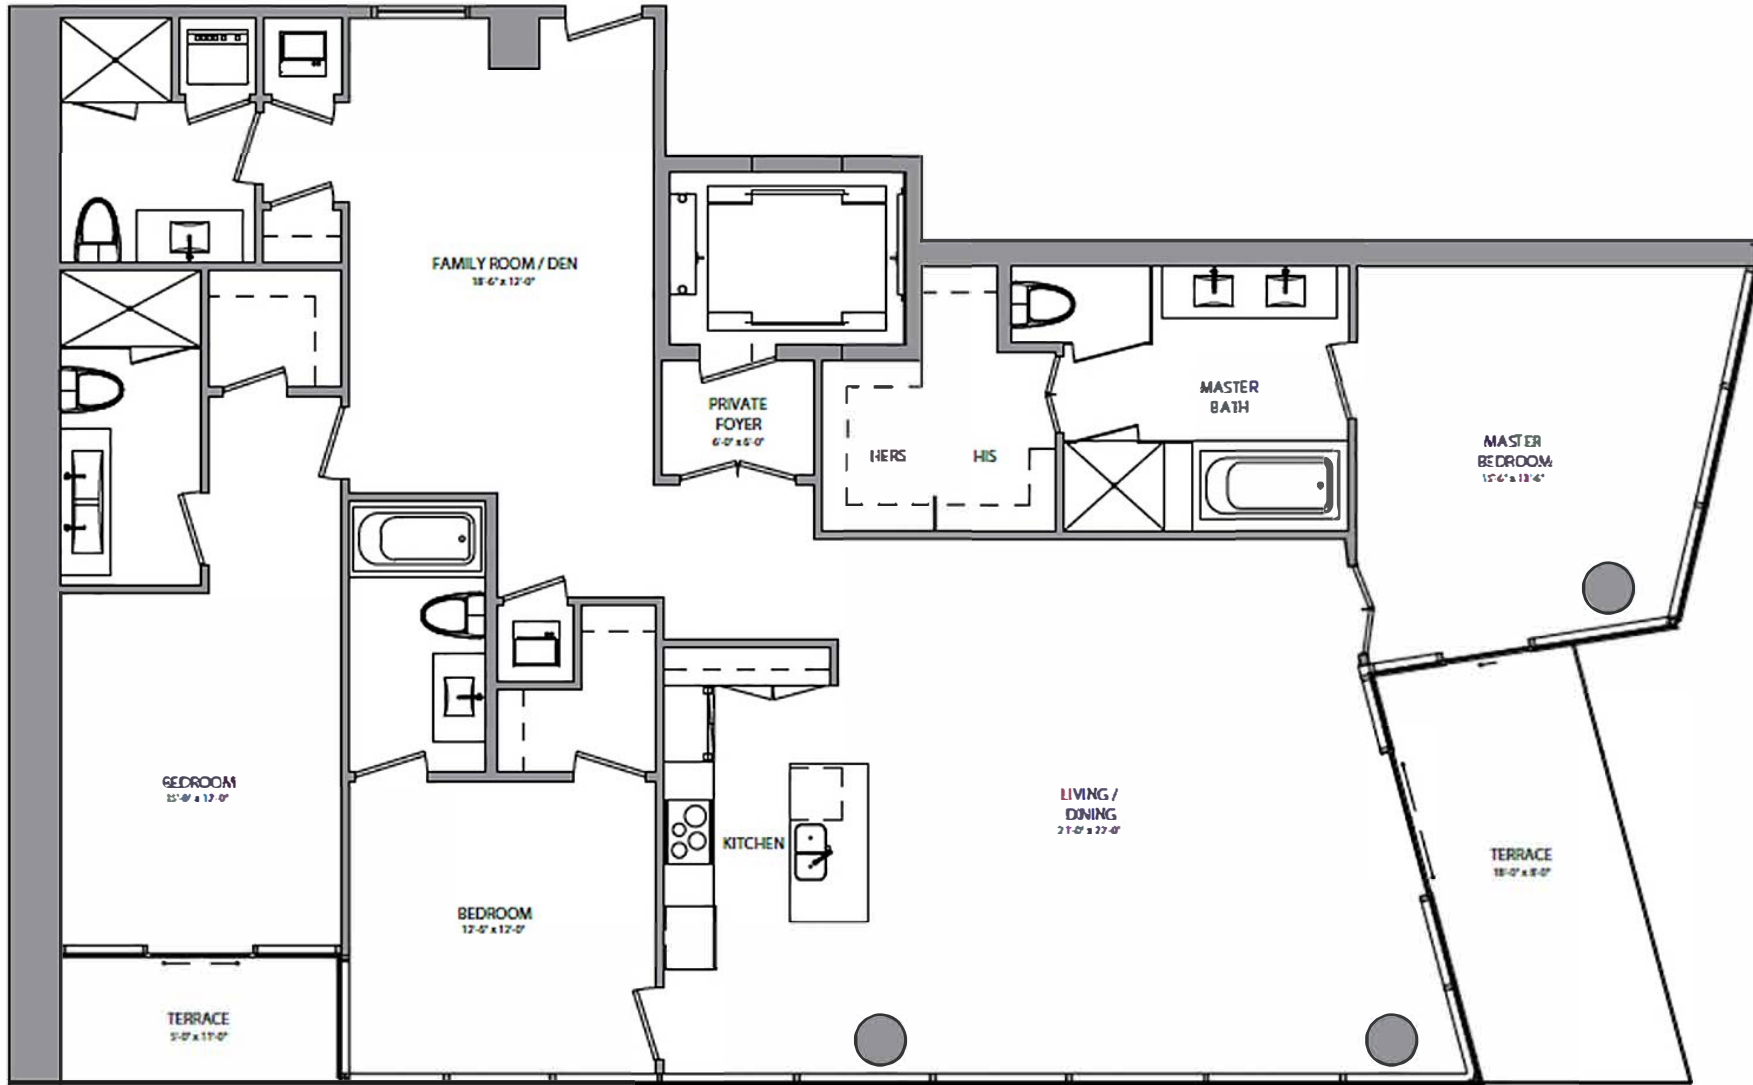

BISCAYNE BEACH

East Edgewater · Miami Residences

RESIDENCE 1B

1 BEDROOM + DEN / 2 BATH

AC 962 SF / 89.37 m²

TERRACE 110 SF / 10.22 m²

TOTAL 1072 SF / 99.59 m²

TOWER RESIDENCES
KEY PLAN

PODIUM RESIDENCES
KEY PLAN

TOWER RESIDENCES
KEY PLAN

RESIDENCE 2D

2 BEDROOM / 2 BATH

AC 1241 SF / 115.3 m²

TERRACE 150 SF / 13.93 m²

TOTAL 1391 SF / 129.23 m²

BISCAYNE BEACH

East Edgewater · Miami Residences

PODIUM RESIDENCES
KEY PLAN

TOWER RESIDENCES
KEY PLAN

RESIDENCE 3A

3 BEDROOM + DEN / 4 BATH

AC 1863 SF / 173.1 m²

TERRACE 216 SF / 20.1 m²

TOTAL 2079 SF / 193.2 m²

BISCAYNE BEACH

East Edgewater · Miami Residences

TOWER RESIDENCES
KEY PLAN

RESIDENCE 3B
3 BEDROOM + DEN / 4 BATH

AC 2103 SF / 195.38 m²
TERRACE 187 SF / 17.37 m²
TOTAL 2290 SF / 212.75 m²

BISCAYNE BEACH

East Edgewater - Miami Residences