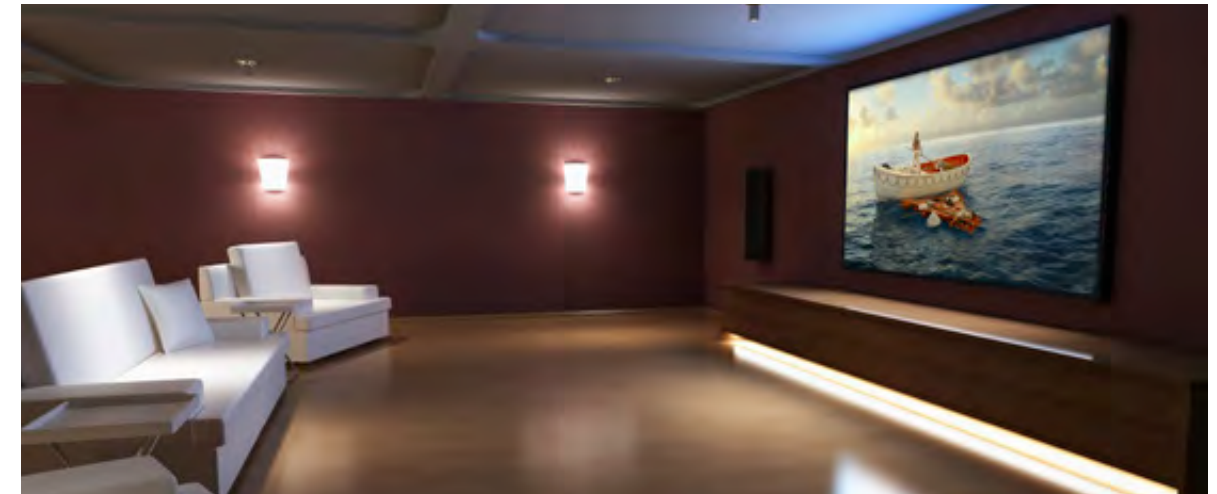

LIFT YOUR SPIRITS

- 2 curved sunrise/sunset pools
- Children's pool
- Hot tub overlooking Biscayne Bay
- Indoor/outdoor social room
- Expansive sun deck and lounge area
- Street-level retail and office space
- High-speed wireless internet in social spaces
- 24-hour reception desk and on-site monitoring
- Controlled-entry garage with assigned parking
- Valet parking
- State-of-the-art gym and yoga studio
- Outdoor fire pit with custom seating
- BBQ area with summer kitchen features
- Great room with social areas including pool table and flat screen tv
- Private spa and massage treatment area
- Game room and library
- Screening room/theater
- Teen Lounge and Kids' Playroom
- Business center with conference room and offices